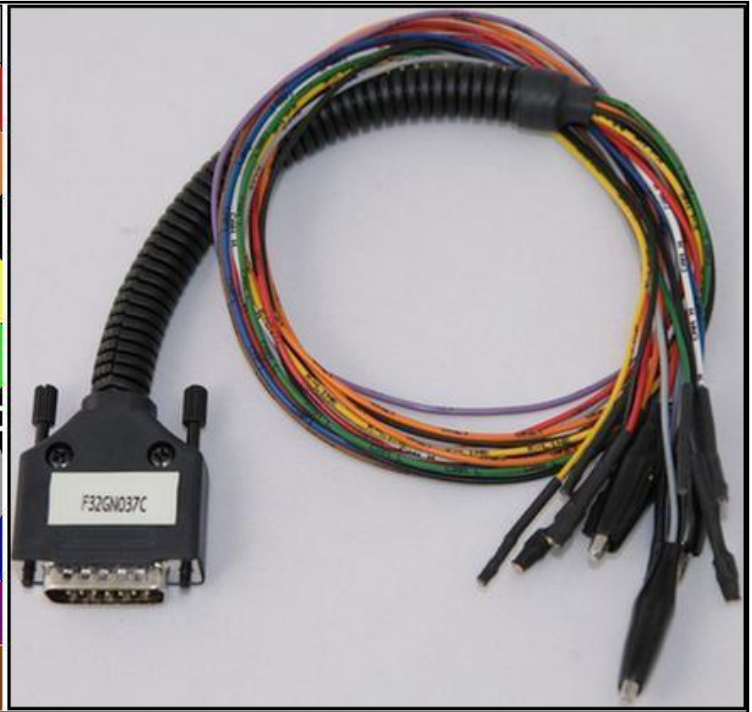

DELCO E98 IROM MPC5674 BENCH GM

plugin 1705

DELCO E98 IROM MPC5674 BENCH GM

E98 GM
5550 3874
1310101000000X
395357783
8117075872313772
Serv# 55502052 Made in France 17075

E98
A2C92816900 11
54885
872313772

DELCO E98 IROM MPC5674 BENCH GM

DIRECT CONNECTION

For the connection use the cable F32GN037C/D connected to the ECU.
Make sure that the POWER led (red) on Trasdata is ON.

COLORE FILO WIRE COLOUR	DESCRIZIONE DESCRIPTION
ROSSO RED	POSITIVO DIRETTO POWER BATTERY
ARANCIO ORANGE	POSITIVO SOTTO QUADRO POWER SWITCH ON
NERO BLACK	MASSA GND
GIALLO YELLOW	KLINE
VERDE GREEN	CAN LOW
BIANCO WHYTE	CAN HIGH
GRIGIO GREY	POL4 BOOT
BLU BLUE	POL5 CNF1
VIOLA/GRIGIO PURPLE/GREY	TENSIONE PROG. PROG. VOLTAGE
MARRONE GREY	RESET

ECU CONNECTOR