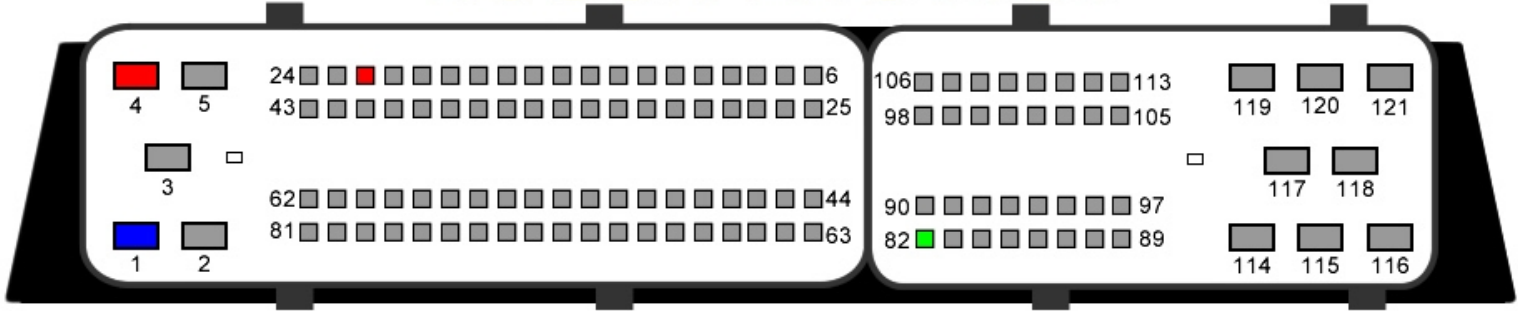

# Chrysler BOSCH EDC15C5

Copyright by OBD Tuning GmbH™

<b>Vcc/Power/+12Volt (30)</b>	<b>Pin 4,22</b>
<b>GND/Ground/Masse (31)</b>	<b>Pin 1</b>
<b>K-Line</b>	<b>Pin 82</b>