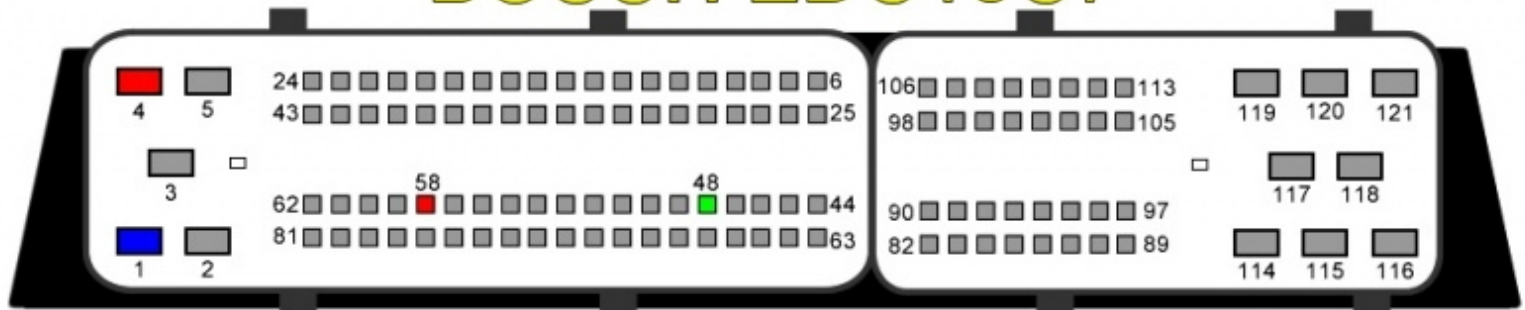

Alfa Romeo BOSCH EDC15C7

Copyright by OptiCan™

Vcc/Power/+12Volt	Pin 4,58
GND/Ground/Masse	Pin 1
K-Line	Pin 48