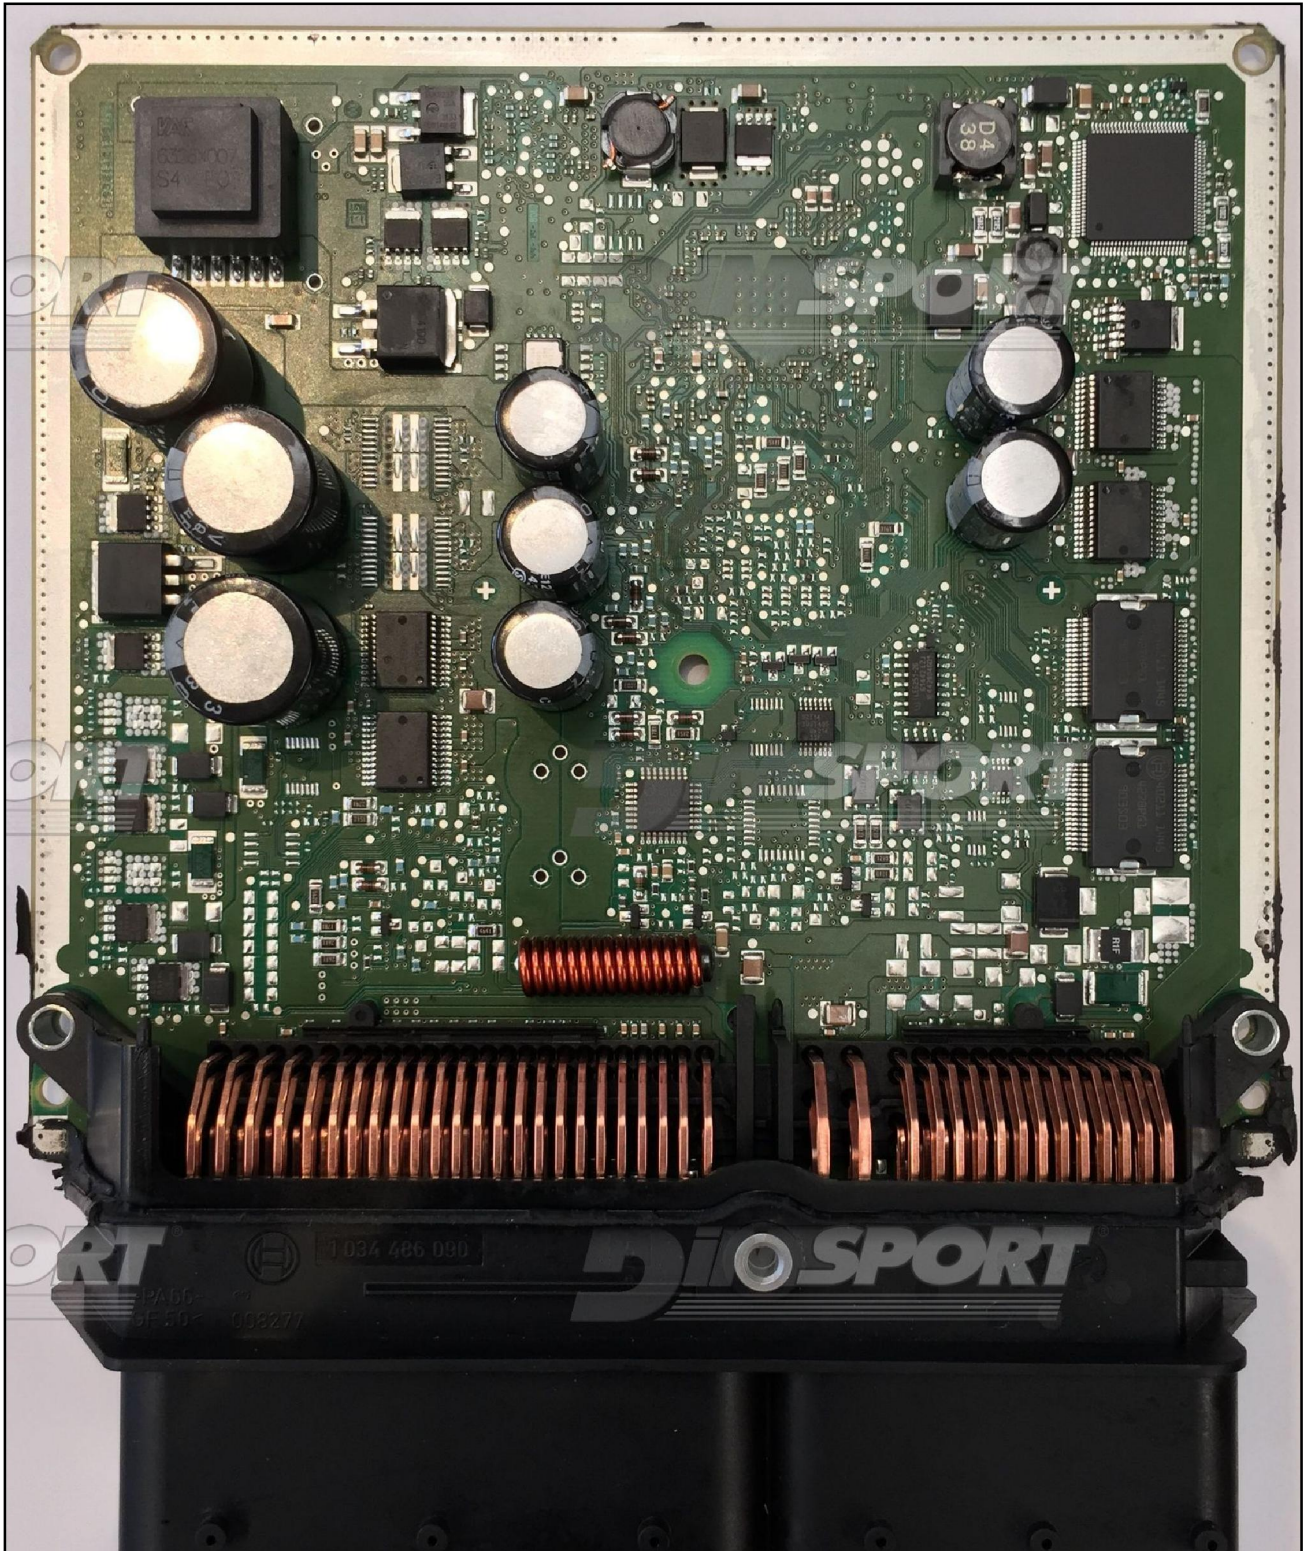

## BOSCH EDC17C66 IROM TC1793 GPT MERCEDES

plugin 710 BOSCH EDC17C66 IROM TC1793 GPT MERCEDES

#### **GPT connection with loose wires**

Connect the F32GN037 cable to the **ANALOG PORT**

Connect the F34NTA15 to the **DIGITAL PORT**, use the YELLOW and ORANGE wires ONLY for the GPT signals as displayed in the following pictures.

BOSCH EDC17C66 IROM TC1793 GPT MERCEDES

EDC17C66

BOSCH EDC17C66 IROM TC1793 GPT MERCEDES

### ECU CONNECTOR

For the connection use the cable F32GN037C connected to the ECU.  
Make sure that the POWER led (red) on Trasdata is ON.

COLORE FILO WIRE COLOUR	DESCRIZIONE DESCRIPTION
ROSSO RED	POSITIVO DIRETTO POWER BATTERY
ARANCIO ORANGE	POSITIVO SOTTO QUADRO POWER SWITCH ON
NERO BLACK	MASSA GND
GIALLO YELLOW	KLINE
VERDE GREEN	CAN LOW
BIANCO WHITE	CAN HIGH
GRIGIO GREY	POL4 BOOT
BLU BLUE	POL5 CNF1
VIOLA/GRIGIO PURPLE/GREY	TENSIONE PROG. PROG. VOLTAGE
MARRONE BROWN	RESET