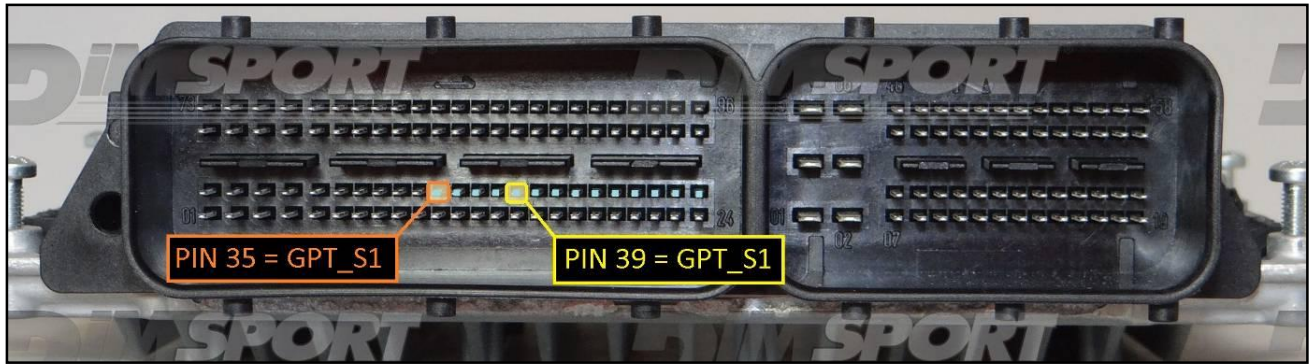

BOSCH EDC17C66 IROM TC1793 GPT MERCEDES

GPT CONNECTION

Connect the GPT S1 & GPT S2 pins to the specific wires of the F34NTA15 flat cable as shown in the following picture.

PIN / Colore PIN / Coulor	DESCRIZIONE DESCRIPTION
Orange	GPT_S2
Yellow	GPT_S1