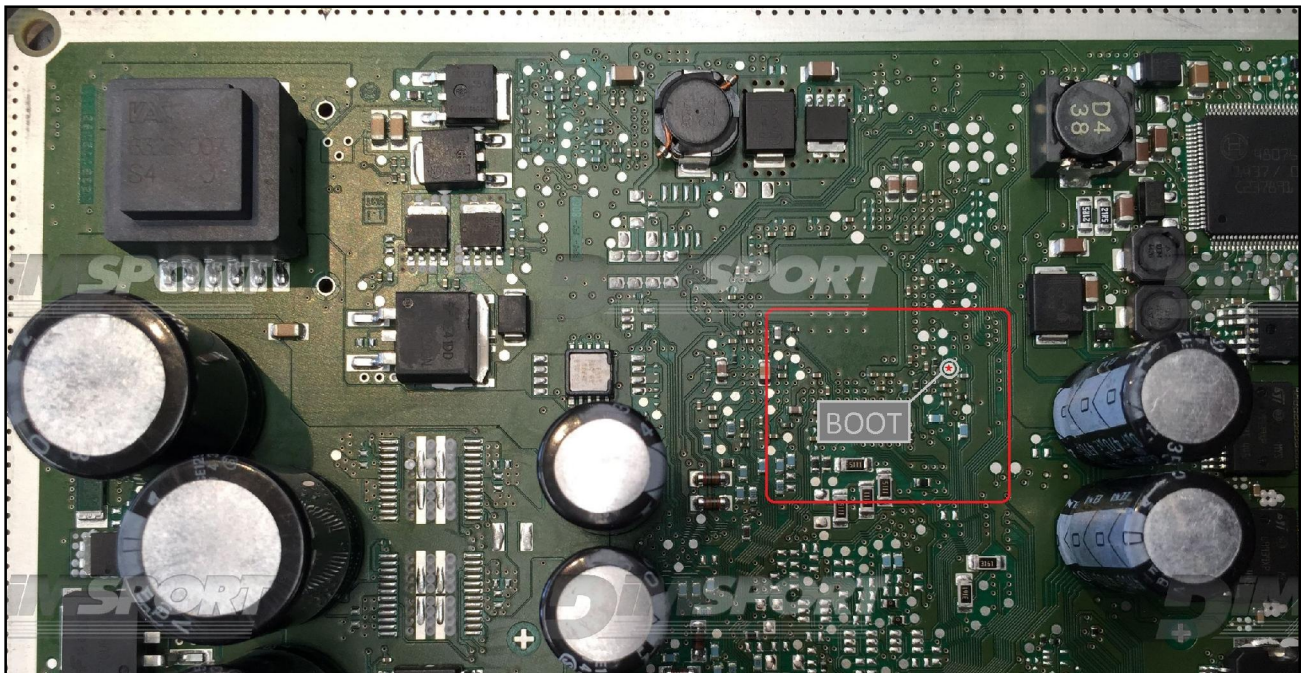

BOSCH EDC17C66 IROM TC1793 GPT MERCEDES

DIRECT BOOT CONNECTION

Connect the GREY wire of the cable F32GN037C as shown in the picture.

COLORE FILO WIRE COLOUR	DESCRIZIONE DESCRIPTION
GRIGIO GREY	POL4 BOOT