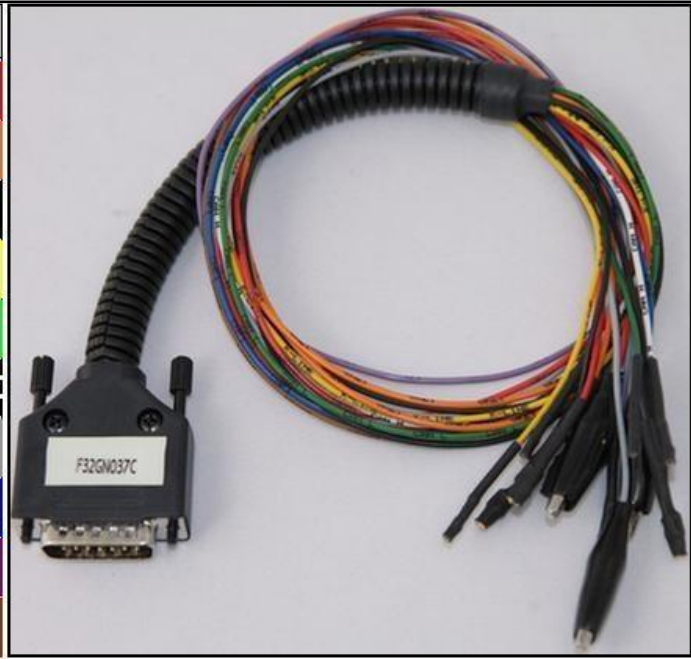

## BOSCH EDC17C66 IROM TC1793 GPT MERCEDES

plugin 710 BOSCH EDC17C66 IROM TC1793 GPT MERCEDES

#### **GPT connection with loose wires**

Connect the F32GN037 cable to the **ANALOG PORT**

Connect the F34NTA15 to the **DIGITAL PORT**, use the YELLOW and ORANGE wires ONLY for the GPT signals as displayed in the following pictures.

BOSCH EDC17C66 IROM TC1793 GPT MERCEDES

EDC17C66

BOSCH EDC17C66 IROM TC1793 GPT MERCEDES

### ECU CONNECTOR

For the connection use the cable F32GN037C connected to the ECU.  
Make sure that the POWER led (red) on Trasdata is ON.

COLORE FILO WIRE COLOUR	DESCRIZIONE DESCRIPTION
ROSSO RED	POSITIVO DIRETTO POWER BATTERY
ARANCIO ORANGE	POSITIVO SOTTO QUADRO POWER SWITCH ON
NERO BLACK	MASSA GND
GIALLO YELLOW	KLINE
VERDE GREEN	CAN LOW
BIANCO WHITE	CAN HIGH
GRIGIO GREY	POL4 BOOT
BLU BLUE	POL5 CNF1
VIOLA/GRIGIO PURPLE/GREY	TENSIONE PROG. PROG. VOLTAGE
MARRONE BROWN	RESET