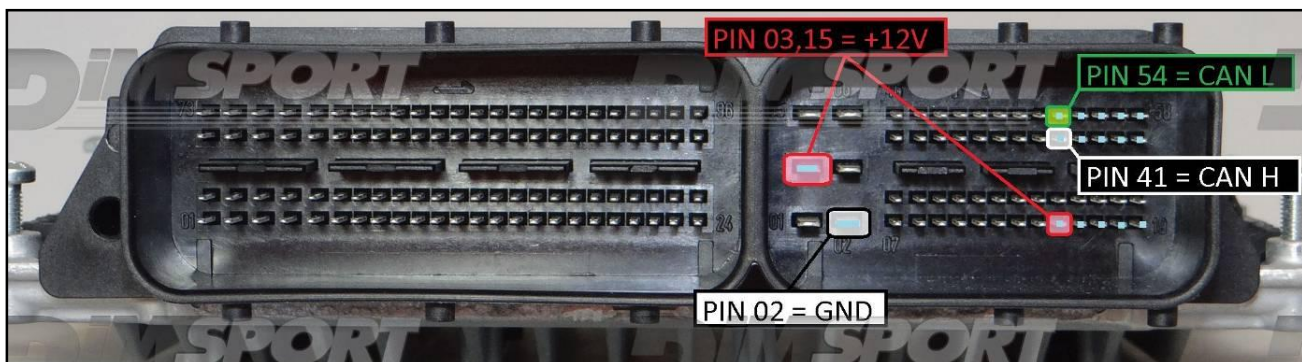

WARNING: due to the relevant power absorbed by the ECU, instead of the standard power supply, it is necessary to use a booster or an additional battery. The ECU must be fed through the Trasdata, connect the F32GN003 power cable to the Trasdata and the crocodile side to the power source.