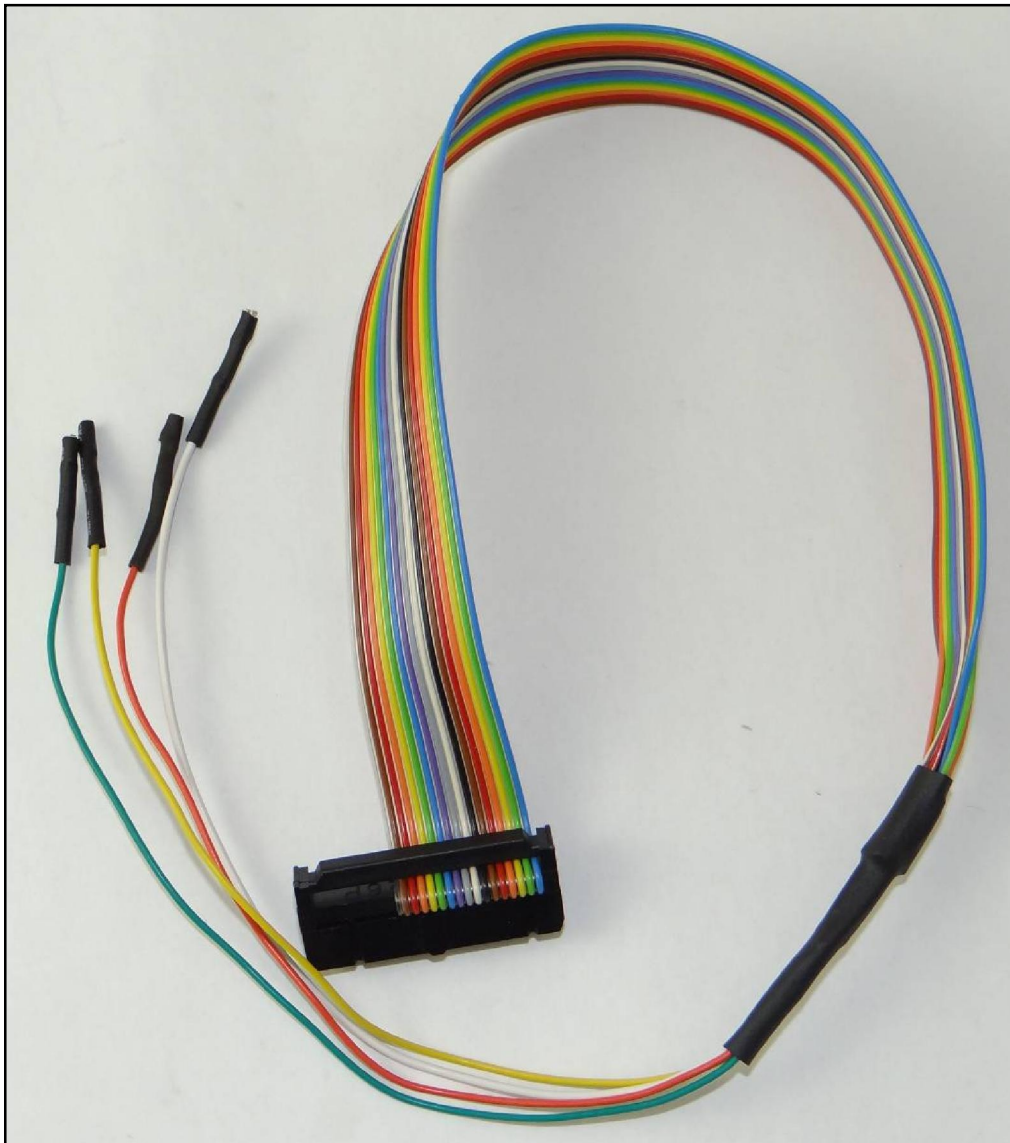

## BOSCH EDC17C66 IROM TC1793 GPT MERCEDES

plugin 710 BOSCH EDC17C66 IROM TC1793 GPT MERCEDES

### **CONNESSIONI con MODALITA' GPT**

To perform the GPT connection it is necessary to use both the ANALOG PORT and the DIGITAL PORT.

#### **GPT connection with loose wires**

Connect the F32GN037 cable to the **ANALOG PORT**

Connect the F34NTA15 to the **DIGITAL PORT**, use the YELLOW and ORANGE wires ONLY for the GPT signals as displayed in the following pictures.

### ECU CONNECTOR

For the connection use the cable F32GN037C connected to the ECU.  
Make sure that the POWER led (red) on Trasdata is ON.

COLORE FILO WIRE COLOUR	DESCRIZIONE DESCRIPTION
ROSSO RED	POSITIVO DIRETTO POWER BATTERY
ARANCIO ORANGE	POSITIVO SOTTO QUADRO POWER SWITCH ON
NERO BLACK	MASSA GND
GIALLO YELLOW	KLINE
VERDE GREEN	CAN LOW
BIANCO WHITE	CAN HIGH
GRIGIO GREY	POL4 BOOT
BLU BLUE	POL5 CNF1
VIOLA/GRIGIO PURPLE/GREY	TENSIONE PROG. PROG. VOLTAGE
MARRONE BROWN	RESET