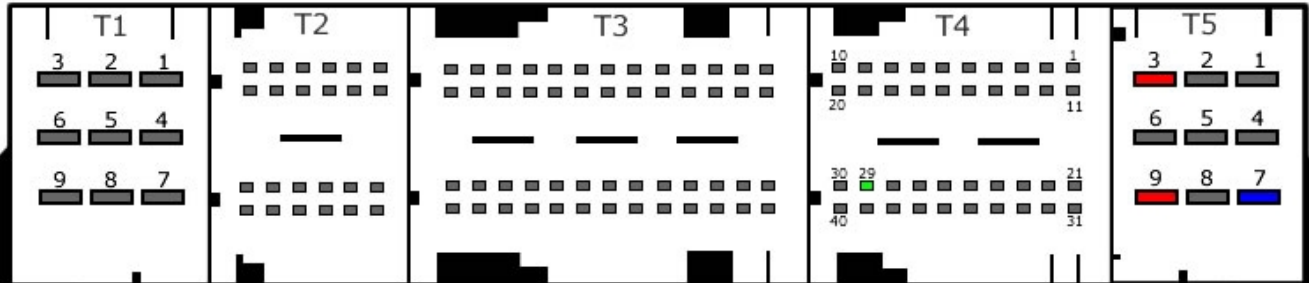

Chrysler Bosch ME 2.8.1

Copyright by OptiCan™

Vcc/Power/+12Volt	T5 - Pin 3,9
GND/Ground/Masse	T5 - Pin 7
K-Line	T4 - Pin 29