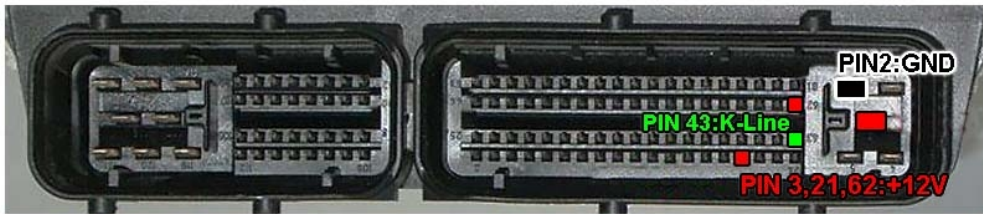

SIEMENS CONTINENTAL ME7.1.1
BENTLEY

Micro: ST10F275

Driver: ST10F273/5/6 BOOT MODE

GND