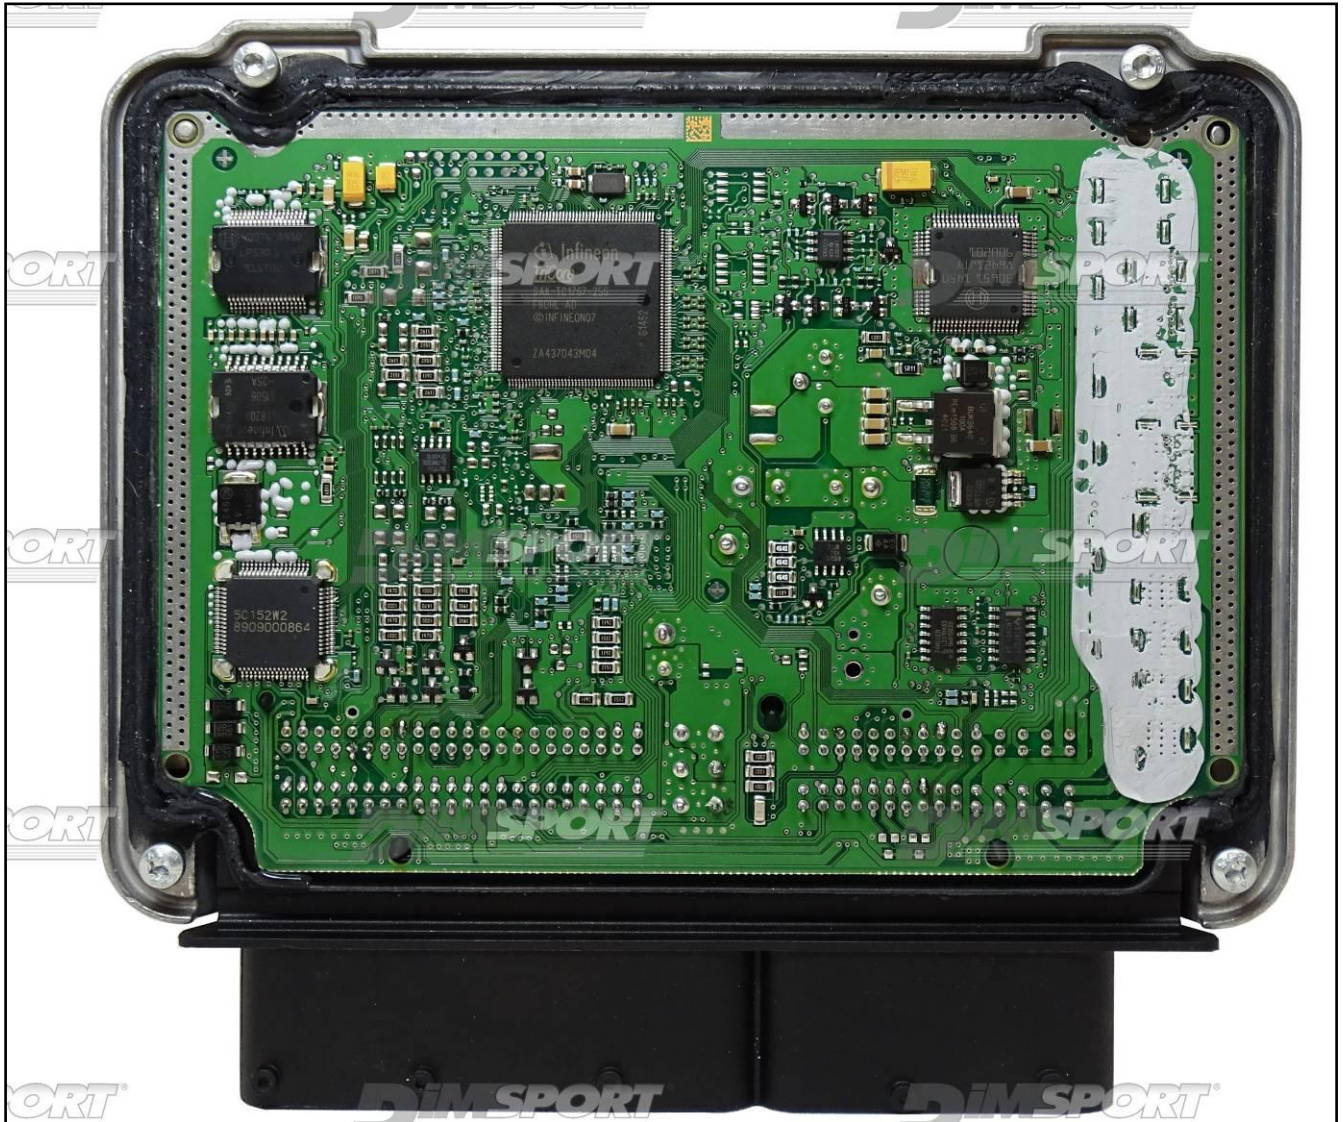

BOSCH MED17.8.2 TC1767 IROM GEELY

plugin 1543

BOSCH MED17.8.2 TC1767 IROM GEELY

## BOSCH MED17.8.2 TC1767 IROM GEELY

### ECU CONNECTOR

In order to connect to the ECU use the cable F32GN037C/D.  
Make sure that the POWER led (red) on Trasdata is ON.

COLORE FILO WIRE COLOUR	DESCRIZIONE DESCRIPTION
ROSSO RED	POSITIVO DIRETTO POWER BATTERY
ARANCIO ORANGE	POSITIVO SOTTO QUADRO POWER SWITCH ON
NERO BLACK	MASSA GND
GIALLO YELLOW	KLINE
VERDE GREEN	CAN LOW
BIANCO WHITE	CAN HIGH
GRIGIO GREY	POL4 BOOT
BLU BLUE	POL5 CNF1
VIOLA/GRIGIO PURPLE/GREY	TENSIONE PROG. PROG. VOLTAGE
MARRONE BROWN	RESET