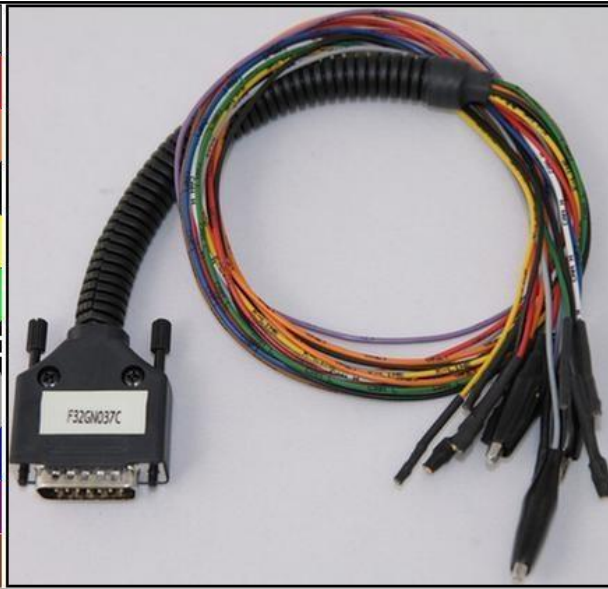

BOSCH MED17.8.2 TC1767 IROM GEELY

plugin 1543

BOSCH MED17.8.2 TC1767 IROM GEELY

## BOSCH MED17.8.2 TC1767 IROM GEELY

### ECU CONNECTOR

In order to connect to the ECU use the cable F32GN037C/D.  
Make sure that the POWER led (red) on Trasdata is ON.

COLORE FILO WIRE COLOUR	DESCRIZIONE DESCRIPTION
ROSSO RED	POSITIVO DIRETTO POWER BATTERY
ARANCIO ORANGE	POSITIVO SOTTO QUADRO POWER SWITCH ON
NERO BLACK	MASSA GND
GIALLO YELLOW	KLINE
VERDE GREEN	CAN LOW
BIANCO WHITE	CAN HIGH
GRIGIO GREY	POL4 BOOT
BLU BLUE	POL5 CNF1
VIOLA/GRIGIO PURPLE/GREY	TENSIONE PROG. PROG. VOLTAGE
MARRONE BROWN	RESET

### DIRECT BOOT CONNECTION

Connect the GREY&BLUE wires of the cable F32GN037C/D as described here below: