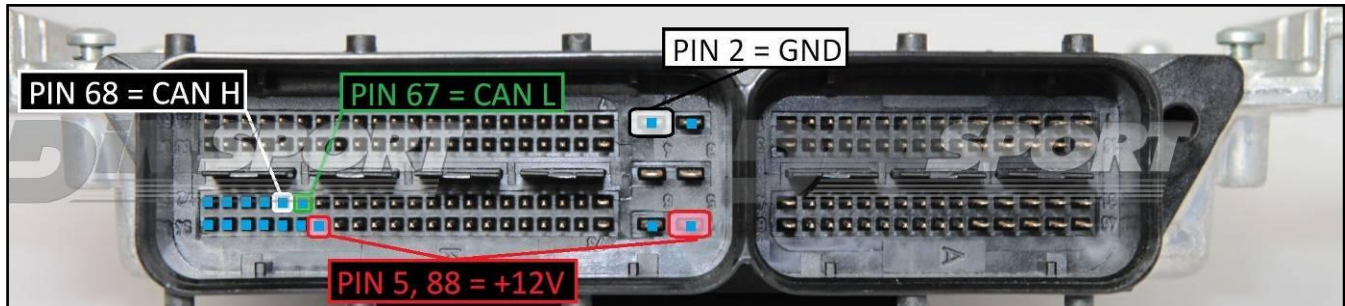

BOSCH MED17.8.2 TC1767 IROM GEELY

plugin 1543

BOSCH MED17.8.2 TC1767 IROM GEELY

## BOSCH MED17.8.2 TC1767 IROM GEELY

### ECU CONNECTOR

In order to connect to the ECU use the cable F32GN037C/D.  
Make sure that the POWER led (red) on Trasdata is ON.

COLORE FILO WIRE COLOUR	DESCRIZIONE DESCRIPTION
ROSSO RED	POSITIVO DIRETTO POWER BATTERY
ARANCIO ORANGE	POSITIVO SOTTO QUADRO POWER SWITCH ON
NERO BLACK	MASSA GND
GIALLO YELLOW	KLINE
VERDE GREEN	CAN LOW
BIANCO WHITE	CAN HIGH
GRIGIO GREY	POL4 BOOT
BLU BLUE	POL5 CNF1
VIOLA/GRIGIO PURPLE/GREY	TENSIONE PROG. PROG. VOLTAGE
MARRONE BROWN	RESET