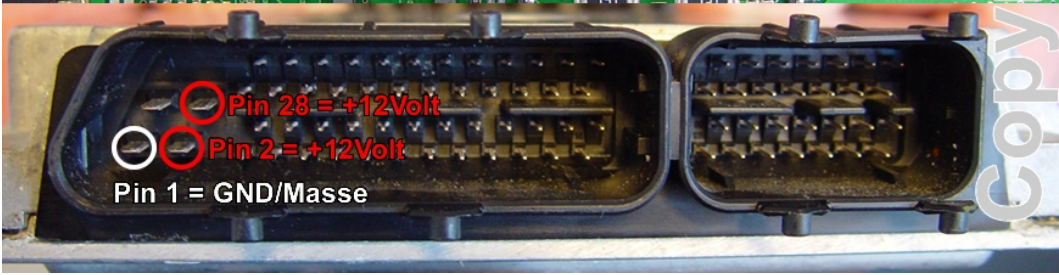

Lamborghini Campi 02S

Motorola MC68376

Achtung
Spezial Adapter 501

Attention
Special plug 501

Pin 1

Pin 28 = +12Volt

Pin 2 = +12Volt

Pin 1 = GND/Masse