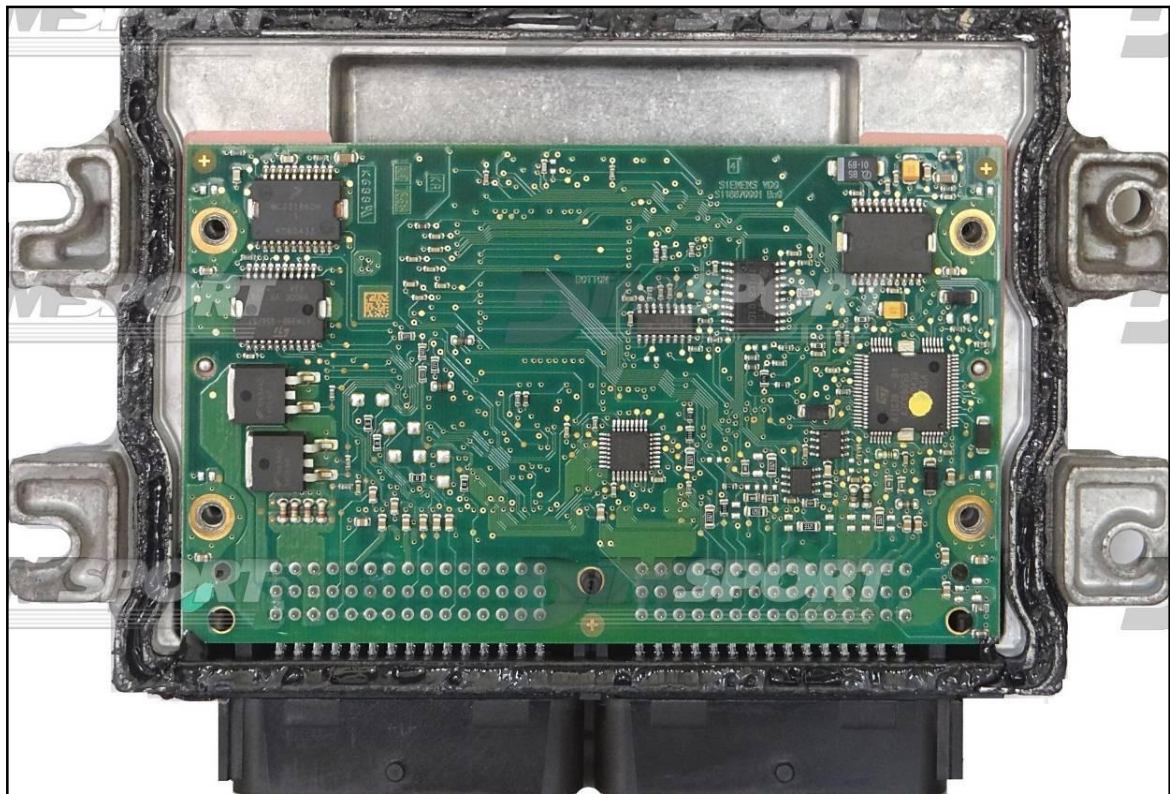

SIEMENS EMS3134 29F400BB RENAULT

plugin **844**

SIEMENS EMS3134 29F400BB RENAULT

DIRECT CONNECTION

In order to connect to the ECU use the CABLE F32GN037C.
Make sure that the POWER led (red) on Trasdata is ON

COLORE FILO WIRE COLOUR	DESCRIZIONE DESCRIPTION
ROSSO RED	POSITIVO DIRETTO POWER BATTERY
ARANCIO ORANGE	POSITIVO SOTTO QUADRO POWER SWITCH ON
NERO BLACK	MASSA GND
GIALLO YELLOW	KLINE
VERDE GREEN	CAN LOW
BIANCO WHITE	CAN HIGH
GRIGIO GREY	POL4 BOOT
BLU BLUE	POL5 CNF1
VIOLA/GRIGIO PURPLE/GREY	TENSIONE PROG. PROG. VOLTAGE
MARRONE BROWN	RESET

ECU CONNECTOR

SIEMENS EMS3134 29F400BB RENAULT

BOOT CONNECTION

Connect the GREY wire of the F32GN037C wiring as shown here below:

COLORE FILO WIRE COULOR	DESCRIZIONE DESCRIPTION
GRIGIO GREY	POL4 BOOT