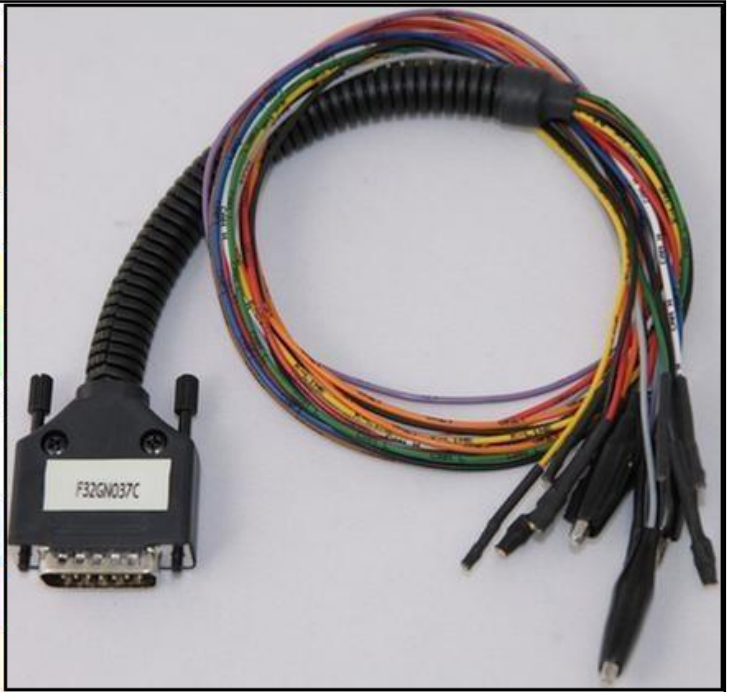

SIEMENS EMS3134 29F400BB RENAULT

plugin **844**

SIEMENS EMS3134 29F400BB RENAULT

DIRECT CONNECTION

In order to connect to the ECU use the CABLE F32GN037C.
Make sure that the POWER led (red) on Trasdata is ON

COLORE FILO WIRE COLOUR	DESCRIZIONE DESCRIPTION
ROSSO RED	POSITIVO DIRETTO POWER BATTERY
ARANCIO ORANGE	POSITIVO SOTTO QUADRO POWER SWITCH ON
NERO BLACK	MASSA GND
GIALLO YELLOW	KLINE
VERDE GREEN	CAN LOW
BIANCO WHITE	CAN HIGH
GRIGIO GREY	POL4 BOOT
BLU BLUE	POL5 CNF1
VIOLA/GRIGIO PURPLE/GREY	TENSIONE PROG. PROG. VOLTAGE
MARRONE BROWN	RESET

ECU CONNECTOR

SIEMENS EMS3134 29F400BB RENAULT

BOOT CONNECTION

Connect the GREY wire of the F32GN037C wiring as shown here below:

COLORE FILO WIRE COULOR	DESCRIZIONE DESCRIPTION
GRIGIO GREY	POL4 BOOT