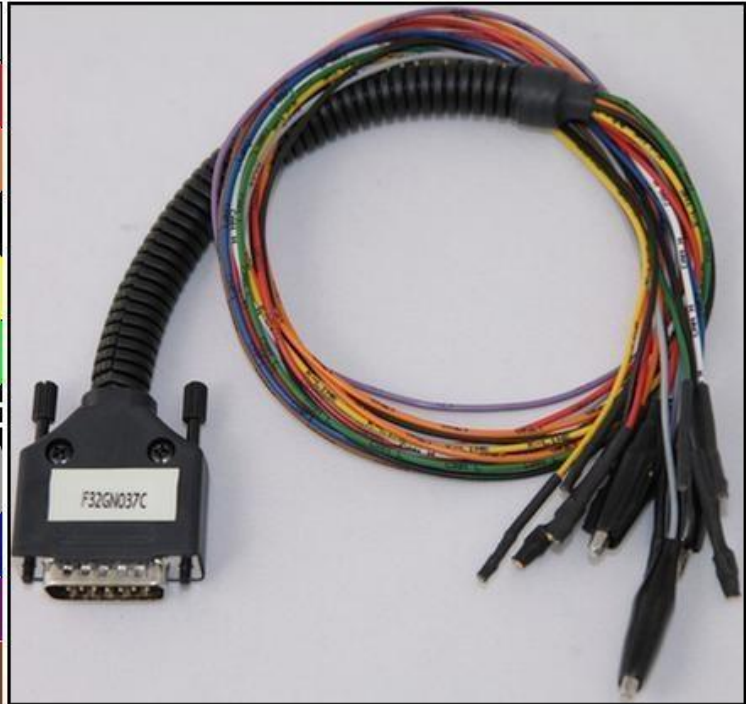

## DENSO SH7055 21175-07XX KAWASAKI

### DIRECT CONNECTION

In order to connect to the ECU use the CABLE F32GN037C/D.

Make sure that the POWER led (red) on Trasdata is ON

**USE this connection for the ECU READING ONLY**

COLORE FILO WIRE COLOUR	DESCRIZIONE DESCRIPTION
ROSSO RED	POSITIVO DIRETTO POWER BATTERY
ARANCIO ORANGE	POSITIVO SOTTO QUADRO POWER SWITCH ON
NERO BLACK	MASSA GND
GIALLO YELLOW	KLINE
VERDE GREEN	CAN LOW
BIANCO WHITE	CAN HIGH
GRIGIO GREY	POL4 BOOT
BLU BLUE	POL5 CNF1
VIOLA/GRIGIO PURPLE/GREY	TENSIONE PROG. PROG. VOLTAGE
MARRONE BROWN	RESET

### ECU CONNECTOR

### DIRECT CONNECTION – ECU WRITING:

For the WRITING procedure use the cable F34NTA13 directly connected to the ECU.  
Make sure that the POWER led (red) on Trasdata is ON

COLORE FILO WIRE COLOUR	DESCRIZIONE DESCRIPTION	
MARRONE BROWN	BOOT	
BLU BLUE	CNF	
NERO BLACK	RXD	
GIALLO YELLOW		
OR		
GIALLO YELLOW		
GRIGIO GREY	TXD	
ROSSO RED	POSITIVO DIRETTO POWER BATTERY	
NERO BLACK	MASSA GND	