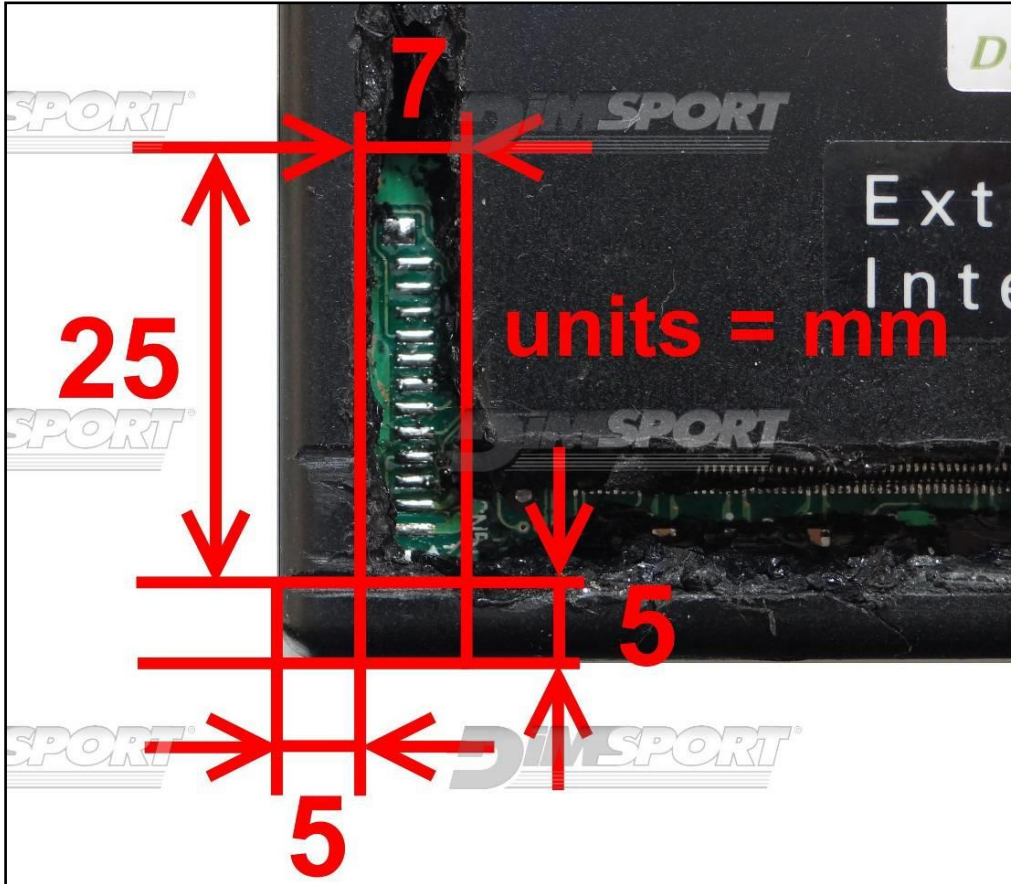

DENSO SH7055 21175-07XX KAWASAKI

To get access to the communication pads For the reading procedure you must remove part of the silicon that covers the ECU board. After properly removing the silicon and before connecting the wirings please check that the vehicle starts fine and that there are no fault codes or warning lights on the dashboard.