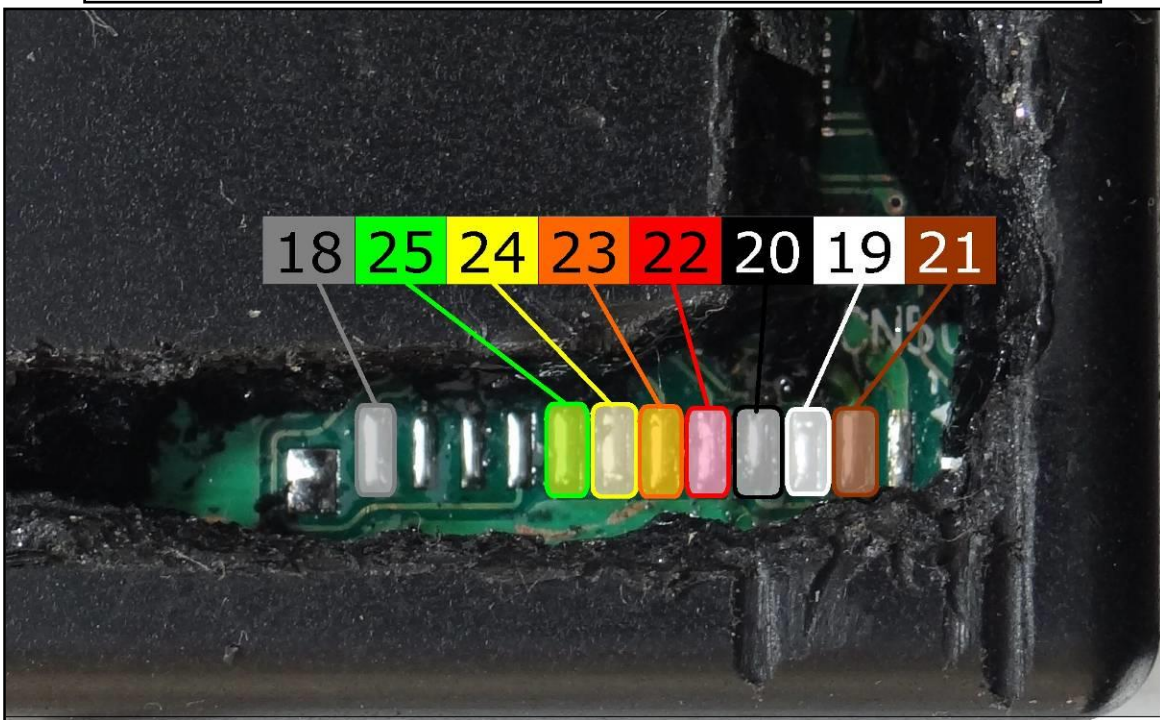

### DIRECT CONNECTION

In order to connect to the ECU use the CABLE F32GN037C/D.

Make sure that the POWER led (red) on Trasdata is ON

**USE this connection for the ECU READING ONLY**

COLORE FILO WIRE COLOUR	DESCRIZIONE DESCRIPTION
ROSSO RED	POSITIVO DIRETTO POWER BATTERY
ARANCIO ORANGE	POSITIVO SOTTO QUADRO POWER SWITCH ON
NERO BLACK	MASSA GND
GIALLO YELLOW	KLINE
VERDE GREEN	CAN LOW
BIANCO WHITE	CAN HIGH
GRIGIO GREY	POL4 BOOT
BLU BLUE	POL5 CNF1
VIOLA/GRIGIO PURPLE/GREY	TENSIONE PROG. PROG. VOLTAGE
MARRONE BROWN	RESET

### WARNING :

on this ECU you must use two different flat cables: one is for the READING procedure and one is for the WRITING procedure.

**DIRECT CONNECTION – ECU READING:**

For the READING procedure use the FLAT cable F34NTF53

Pin	Colore Colour
11	Non usato Not used
12	Non usato Not used
13	Non usato Not used
14	Non usato Not used
15	Non usato Not used
16	Non usato Not used
17	Non usato Not used
18	Grigio Grey
19	Bianco White
20	Nero Black
21	Marrone Brown
22	Rosso Red
23	Arancio Orange
24	Giallo Yellow
25	Verde Green
26	Non usato Not used

DENSO SH7055 21175-07XX KAWASAKI

To get access to the communication pads For the reading procedure you must remove part of the silicon that covers the ECU board. After properly removing the silicon and before connecting the wirings please check that the vehicle starts fine and that there are no fault codes or warning lights on the dashboard.