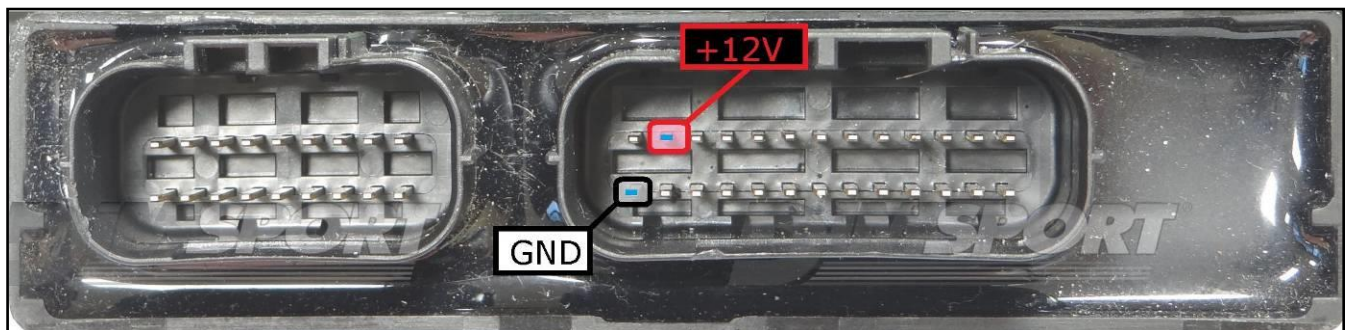

### DIRECT CONNECTION

In order to connect to the ECU use the CABLE F32GN037C/D.

Make sure that the POWER led (red) on Trasdata is ON

**USE this connection for the ECU READING ONLY**

COLORE FILO WIRE COLOUR	DESCRIZIONE DESCRIPTION
ROSSO RED	POSITIVO DIRETTO POWER BATTERY
ARANCIO ORANGE	POSITIVO SOTTO QUADRO POWER SWITCH ON
NERO BLACK	MASSA GND
GIALLO YELLOW	KLINE
VERDE GREEN	CAN LOW
BIANCO WHITE	CAN HIGH
GRIGIO GREY	POL4 BOOT
BLU BLUE	POL5 CNF1
VIOLA/GRIGIO PURPLE/GREY	TENSIONE PROG. PROG. VOLTAGE
MARRONE BROWN	RESET

### ECU CONNECTOR