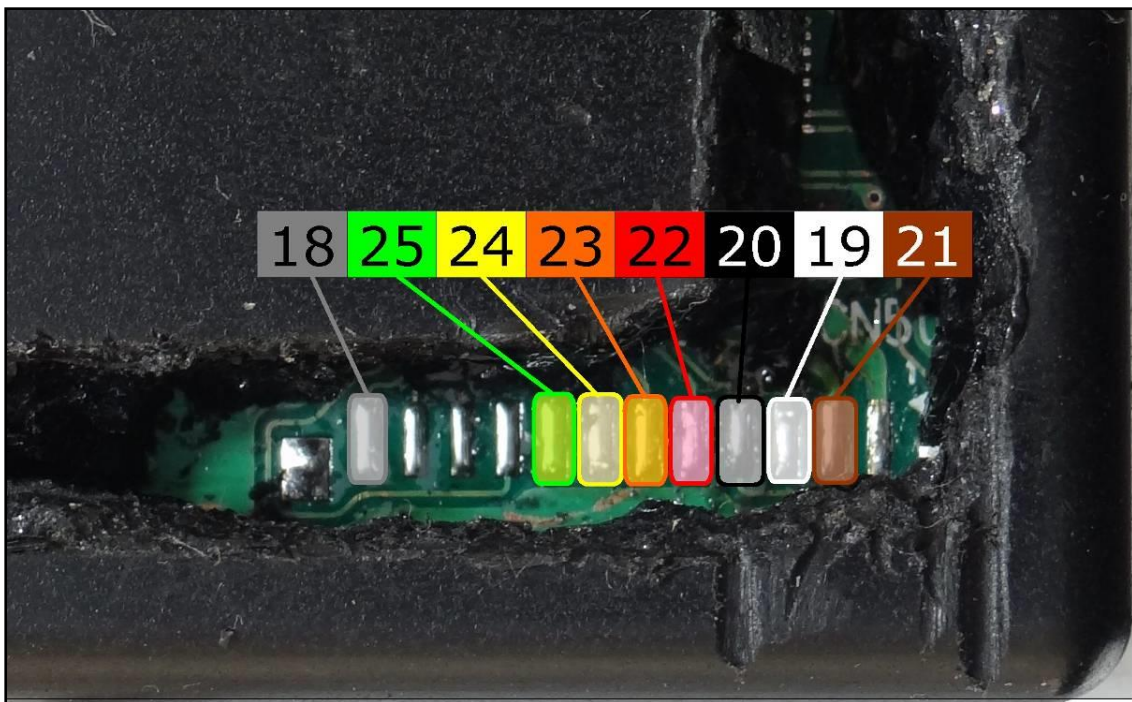

USE this connection for the ECU READING ONLY

COLORE FILO WIRE COLOUR	DESCRIZIONE DESCRIPTION
ROSSO RED	POSITIVO DIRETTO POWER BATTERY
ARANCIO ORANGE	POSITIVO SOTTO QUADRO POWER SWITCH ON
NERO BLACK	MASSA GND
GIALLO YELLOW	KLINE
VERDE GREEN	CAN LOW
BIANCO WHITE	CAN HIGH
GRIGIO GREY	POL4 BOOT
BLU BLUE	POL5 CNF1
VIOLA/GRIGIO PURPLE/GREY	TENSIONE PROG. PROG. VOLTAGE
MARRONE BROWN	RESET

ECU CONNECTOR

WARNING:

on this ECU you must use two different flat cables: one is for the READING procedure and one is for the WRITING procedure.

DENSO SH7055 21175-1188 KAWASAKI

DIRECT CONNECTION – ECU READING:

For the READING procedure use the FLAT cable F34NTF53

Pin	Colore Colour
11	Non usato Not used
12	Non usato Not used
13	Non usato Not used
14	Non usato Not used
15	Non usato Not used
16	Non usato Not used
17	Non usato Not used
18	Grigio Grey
19	Bianco White
20	Nero Black
21	Marrone Brown
22	Rosso Red
23	Arancio Orange
24	Giallo Yellow
25	Verde Green
26	Non usato Not used

DENSO SH7055 21175-1188 KAWASAKI

To get access to the communication pads For the reading procedure you must remove part of the silicon that covers the ECU board. After properly removing the silicon and before connecting the wirings please check that the vehicle starts fine and that there are no fault codes or warning lights on the dashboard.