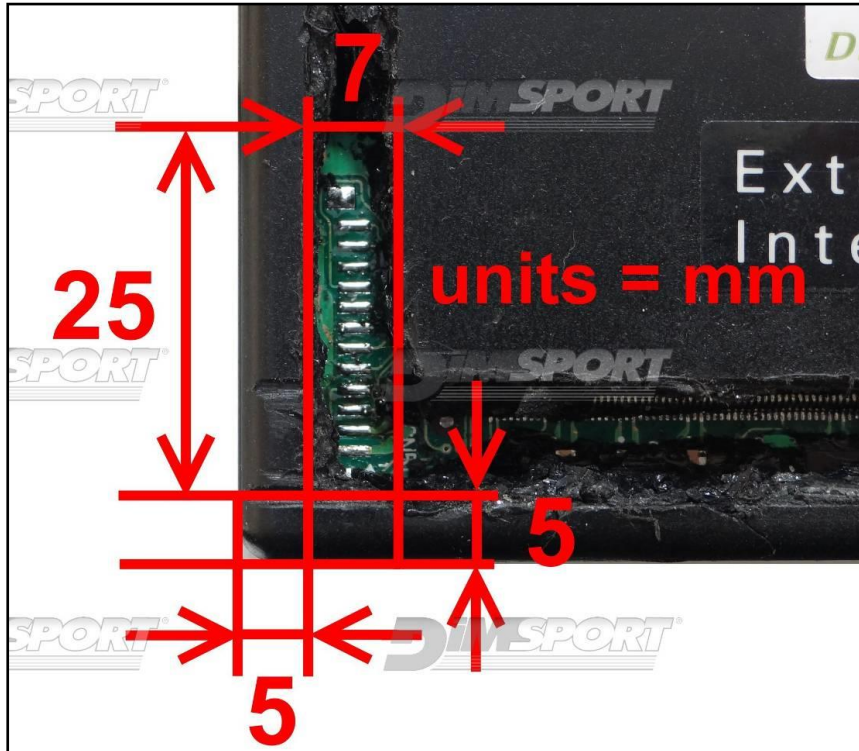

USE this connection for the ECU READING ONLY

COLORE FILO WIRE COLOUR	DESCRIZIONE DESCRIPTION
ROSSO RED	POSITIVO DIRETTO POWER BATTERY
ARANCIO ORANGE	POSITIVO SOTTO QUADRO POWER SWITCH ON
NERO BLACK	MASSA GND
GIALLO YELLOW	KLINE
VERDE GREEN	CAN LOW
BIANCO WHITE	CAN HIGH
GRIGIO GREY	POL4 BOOT
BLU BLUE	POL5 CNF1
VIOLA/GRIGIO PURPLE/GREY	TENSIONE PROG. PROG. VOLTAGE
MARRONE BROWN	RESET

ECU CONNECTOR

WARNING:

on this ECU you must use two different flat cables: one is for the READING procedure and one is for the WRITING procedure.

DENSO SH7055 21175-1188 KAWASAKI

DIRECT CONNECTION – ECU READING:

For the READING procedure use the FLAT cable F34NTF53

Pin	Colore Colour
11	Non usato Not used
12	Non usato Not used
13	Non usato Not used
14	Non usato Not used
15	Non usato Not used
16	Non usato Not used
17	Non usato Not used
18	Grigio Grey
19	Bianco White
20	Nero Black
21	Marrone Brown
22	Rosso Red
23	Arancio Orange
24	Giallo Yellow
25	Verde Green
26	Non usato Not used

DENSO SH7055 21175-1188 KAWASAKI

To get access to the communication pads For the reading procedure you must remove part of the silicon that covers the ECU board. After properly removing the silicon and before connecting the wirings please check that the vehicle starts fine and that there are no fault codes or warning lights on the dashboard.