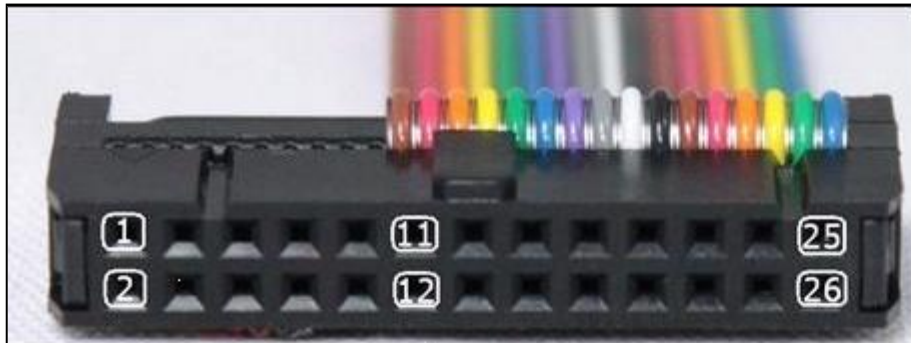

USE this connection for the ECU READING ONLY

COLORE FILO WIRE COLOUR	DESCRIZIONE DESCRIPTION
ROSSO RED	POSITIVO DIRETTO POWER BATTERY
ARANCIO ORANGE	POSITIVO SOTTO QUADRO POWER SWITCH ON
NERO BLACK	MASSA GND
GIALLO YELLOW	KLINE
VERDE GREEN	CAN LOW
BIANCO WHITE	CAN HIGH
GRIGIO GREY	POL4 BOOT
BLU BLUE	POL5 CNF1
VIOLA/GRIGIO PURPLE/GREY	TENSIONE PROG. PROG. VOLTAGE
MARRONE BROWN	RESET

ECU CONNECTOR

WARNING:

on this ECU you must use two different flat cables: one is for the READING procedure and one is for the WRITING procedure.

DENSO SH7055 21175-1188 KAWASAKI

DIRECT CONNECTION – ECU READING:

For the READING procedure use the FLAT cable F34NTF53

Pin	Colore Colour
11	Non usato Not used
12	Non usato Not used
13	Non usato Not used
14	Non usato Not used
15	Non usato Not used
16	Non usato Not used
17	Non usato Not used
18	Grigio Grey
19	Bianco White
20	Nero Black
21	Marrone Brown
22	Rosso Red
23	Arancio Orange
24	Giallo Yellow
25	Verde Green
26	Non usato Not used