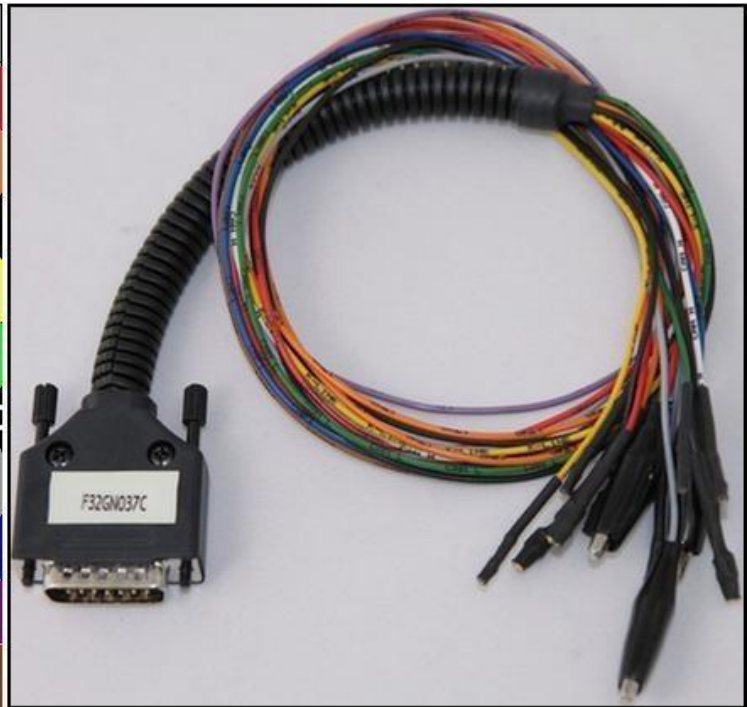

DENSO SH7055 21175-1188 KAWASAKI

plugin 1649

DENSO SH7055 21175-1188 KAWASAKI

DIRECT CONNECTION

In order to connect to the ECU use the CABLE F32GN037C/D.

Make sure that the POWER led (red) on Trasdata is ON

USE this connection for the ECU READING ONLY

COLORE FILO WIRE COLOUR	DESCRIZIONE DESCRIPTION
ROSSO RED	POSITIVO DIRETTO POWER BATTERY
ARANCIO ORANGE	POSITIVO SOTTO QUADRO POWER SWITCH ON
NERO BLACK	MASSA GND
GIALLO YELLOW	KLINE
VERDE GREEN	CAN LOW
BIANCO WHITE	CAN HIGH
GRIGIO GREY	POL4 BOOT
BLU BLUE	POL5 CNF1
VIOLA/GRIGIO PURPLE/GREY	TENSIONE PROG. PROG. VOLTAGE
MARRONE BROWN	RESET

ECU CONNECTOR

WARNING:

on this ECU you must use two different flat cables: one is for the READING procedure and one is for the WRITING procedure.

DENSO SH7055 21175-1188 KAWASAKI

DIRECT CONNECTION – ECU READING:

DENSO SH7055 21175-1188 KAWASAKI

DIRECT CONNECTION – ECU WRITING:

For the WRITING procedure use the cable F34NTA13 directly connected to the ECU.
 Make sure that the POWER led (red) on Trasdata is ON

COLORE FILO WIRE COLOUR	DESCRIZIONE DESCRIPTION
MARRONE BROWN	BOOT
BLU BLUE	CNF
NERO BLACK	RXD
GIALLO YELLOW	
OR	TXD
GIALLO YELLOW	
GRIGIO GREY	POSITIVO DIRETTO POWER BATTERY
VERDE GREEN	
ROSSO RED	MASSA GND
NERO BLACK	