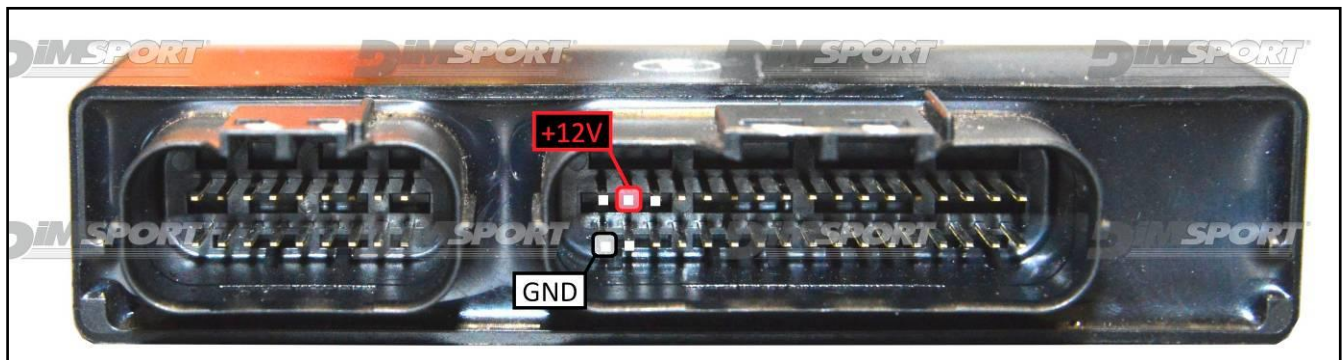

DENSO SH7055 21175-1188 KAWASAKI

plugin 1649

DENSO SH7055 21175-1188 KAWASAKI

DIRECT CONNECTION

In order to connect to the ECU use the CABLE F32GN037C/D.

Make sure that the POWER led (red) on Trasdata is ON

USE this connection for the ECU READING ONLY

COLORE FILO WIRE COLOUR	DESCRIZIONE DESCRIPTION
ROSSO RED	POSITIVO DIRETTO POWER BATTERY
ARANCIO ORANGE	POSITIVO SOTTO QUADRO POWER SWITCH ON
NERO BLACK	MASSA GND
GIALLO YELLOW	KLINE
VERDE GREEN	CAN LOW
BIANCO WHITE	CAN HIGH
GRIGIO GREY	POL4 BOOT
BLU BLUE	POL5 CNF1
VIOLA/GRIGIO PURPLE/GREY	TENSIONE PROG. PROG. VOLTAGE
MARRONE BROWN	RESET

ECU CONNECTOR

WARNING:

on this ECU you must use two different flat cables: one is for the READING procedure and one is for the WRITING procedure.

DENSO SH7055 21175-1188 KAWASAKI

DIRECT CONNECTION – ECU READING: