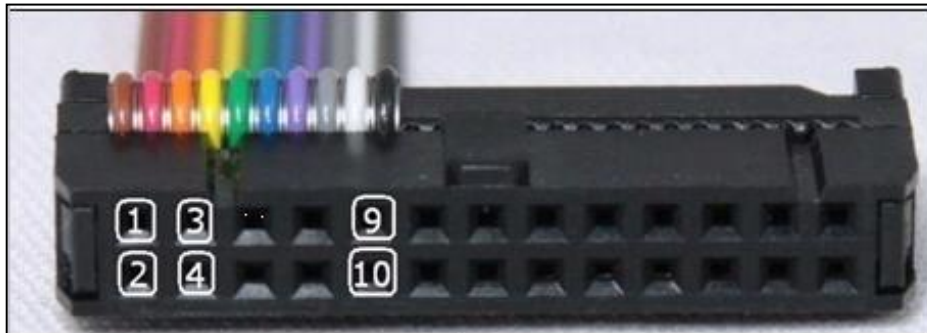

DENSO SH7058 MB279700-91xx VOLVO

DIRECT CONNECTION – ECU WRITING:

For the WRITING procedure use the FLAT cable F34NTF51