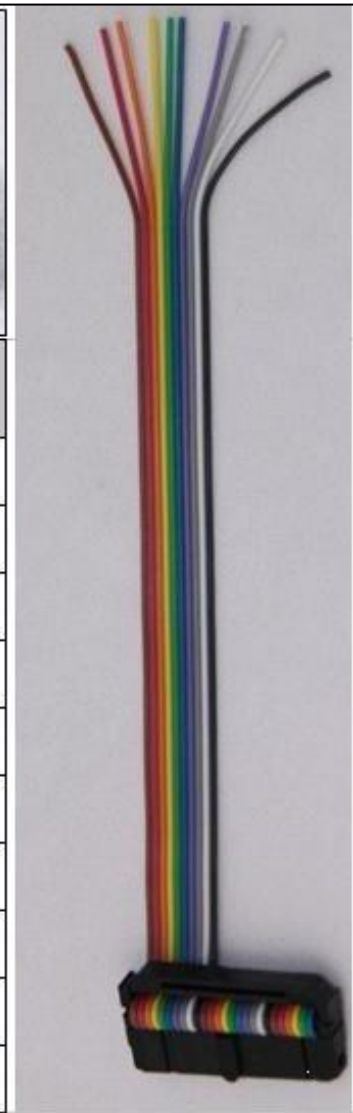

### DIRECT CONNECTION

In order to connect to the ECU use the CABLE F32GN037C/D.

Make sure that the POWER led (red) on Trasdata is ON.

COLORE FILO WIRE COLOUR	DESCRIZIONE DESCRIPTION
ROSSO RED	POSITIVO DIRETTO POWER BATTERY
ARANCIO ORANGE	POSITIVO SOTTO QUADRO POWER SWITCH ON
NERO BLACK	MASSA GND
GIALLO YELLOW	KLINE
VERDE GREEN	CAN LOW
BIANCO WHITE	CAN HIGH
GRIGIO GREY	POL4 BOOT
BLU BLUE	POL5 CNF1
VIOLA/GRIGIO PURPLE/GREY	TENSIONE PROG. PROG. VOLTAGE
MARRONE BROWN	RESET

### **DIRECT CONNECTION – ECU READING:**

For the READING procedure use the FLAT cable F34NTF53

Pin	Colore Coulor
11	Non usato Not used
12	Non usato Not used
13	Non usato Not used
14	Non usato Not used
15	Non usato Not used
16	Blu Blue
17	Non usato Not used
18	Grigio Grey
19	Bianco White
20	Nero Black
21	Marrone Brown
22	Rosso Red
23	Arancio Orange
24	Giallo Yellow
25	Verde Green
26	Non usato Not used

For a correct reading operation you need to perform the 5 LINKS as in the picture here below. Remove the LINKS when the process is complete.

### **DIRECT CONNECTION – ECU WRITING:**

For the WRITING procedure use the FLAT cable F34NTF51

Pin	Colore Colour
1	Marrone Brown
2	Non usato Not used
3	Non usato Not used
4	Non usato Not used
5	Verde Green
6	Blu Blue
7	Viola Violet
8	Grigio Grey
9	Non usato Not used
10	Nero Black