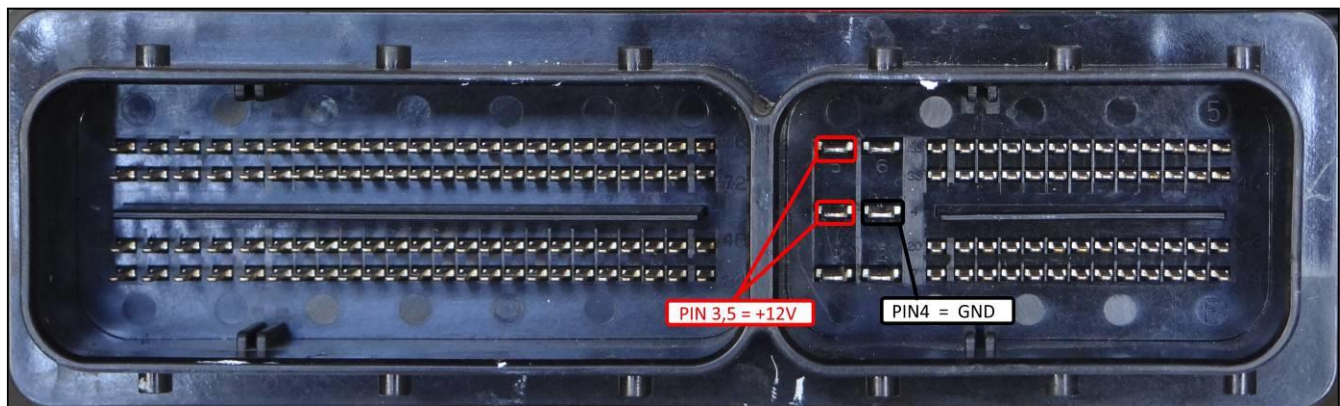

### DIRECT CONNECTION

In order to connect to the ECU use the CABLE F32GN037C/D.

Make sure that the POWER led (red) on Trasdata is ON.

COLORE FILO WIRE COLOUR	DESCRIZIONE DESCRIPTION
ROSSO RED	POSITIVO DIRETTO POWER BATTERY
ARANCIO ORANGE	POSITIVO SOTTO QUADRO POWER SWITCH ON
NERO BLACK	MASSA GND
GIALLO YELLOW	KLINE
VERDE GREEN	CAN LOW
BIANCO WHITE	CAN HIGH
GRIGIO GREY	POL4 BOOT
BLU BLUE	POL5 CNF1
VIOLA/GRIGIO PURPLE/GREY	TENSIONE PROG. PROG. VOLTAGE
MARRONE BROWN	RESET

### ECU CONNECTOR

### WARNING :

To the power feeding pins 3 and 5 (+12V) you can connect both wires red (VECU) and orange (VKEY) of the F32GN037C/D cable, they both have 12V signal.

On this ECU you must use two different flat cables: one is for the READING procedure and one is for the WRITING procedure