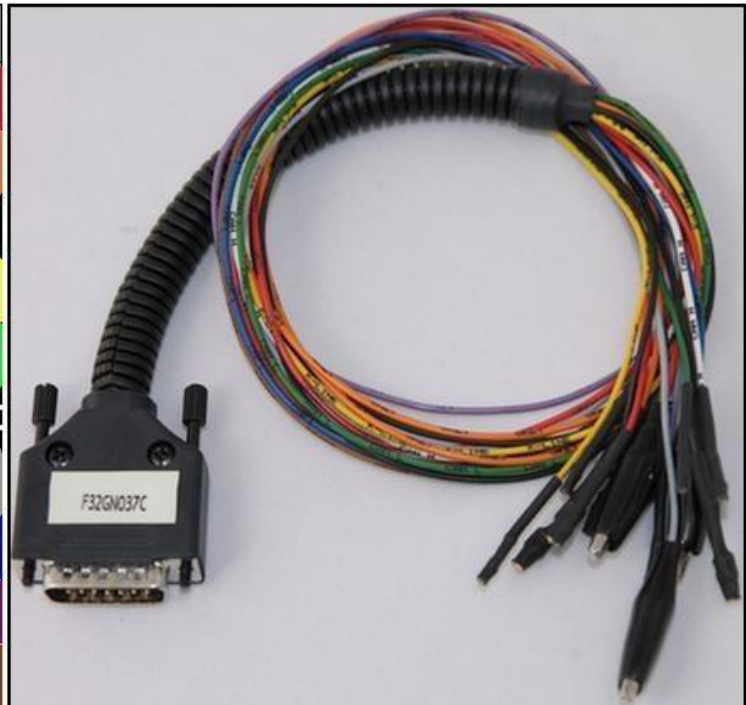

DENSO SH7058 MB279700-91xx VOLVO

plugin 1763

DENSO SH7058 MB279700-91xx VOLVO

## DENSO SH7058 MB279700-91xx VOLVO

### DIRECT CONNECTION

In order to connect to the ECU use the CABLE F32GN037C/D.

Make sure that the POWER led (red) on Trasdata is ON.

COLORE FILO WIRE COLOUR	DESCRIZIONE DESCRIPTION
ROSSO RED	POSITIVO DIRETTO POWER BATTERY
ARANCIO ORANGE	POSITIVO SOTTO QUADRO POWER SWITCH ON
NERO BLACK	MASSA GND
GIALLO YELLOW	KLINE
VERDE GREEN	CAN LOW
BIANCO WHITE	CAN HIGH
GRIGIO GREY	POL4 BOOT
BLU BLUE	POL5 CNF1
VIOLA/GRIGIO PURPLE/GREY	TENSIONE PROG. PROG. VOLTAGE
MARRONE BROWN	RESET

### WARNING :

To the power feeding pins 3 and 5 (+12V) you can connect both wires red (VECU) and orange (VKEY) of the F32GN037C/D cable, they both have 12V signal.

On this ECU you must use two different flat cables: one is for the READING procedure and one is for the WRITING procedure