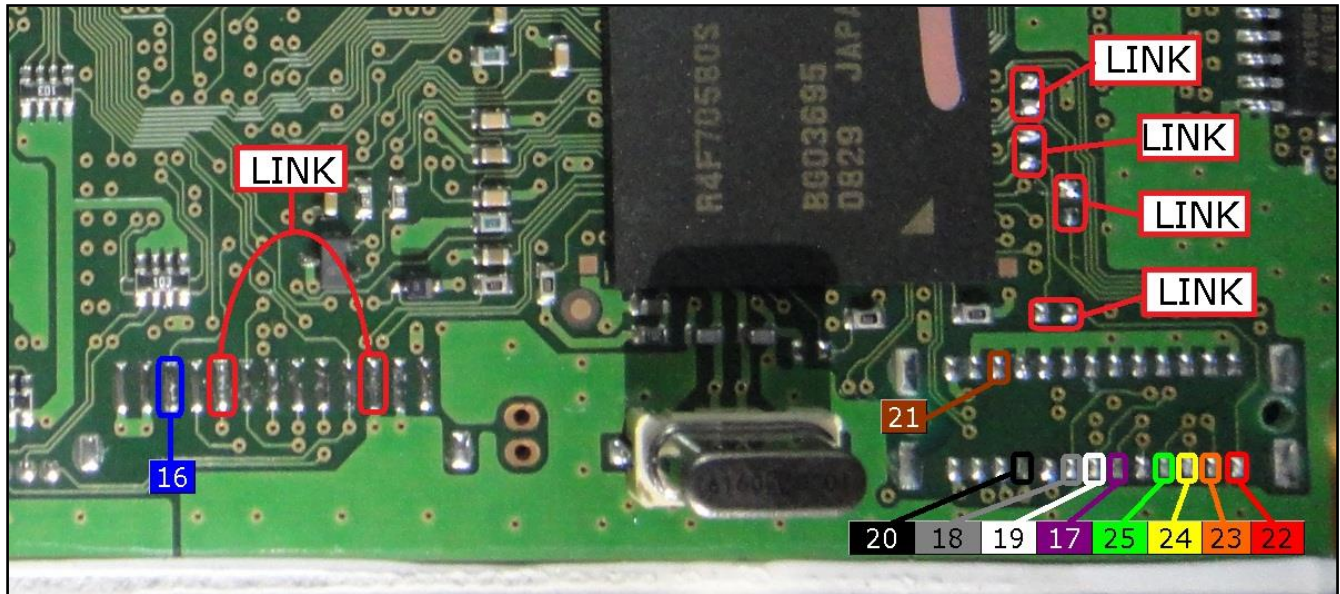

### WARNING :

To the power feeding pins 3 and 5 (+12V) you can connect both wires red (VECU) and orange (VKEY) of the F32GN037C/D cable, they both have 12V signal.

On this ECU you must use two different flat cables: one is for the READING procedure and one is for the WRITING procedure

### **DIRECT CONNECTION – ECU READING:**

For the READING procedure use the FLAT cable F34NTF53

Pin	Colore Coulor
11	Non usato Not used
12	Non usato Not used
13	Non usato Not used
14	Non usato Not used
15	Non usato Not used
16	Blu Blue
17	Non usato Not used
18	Grigio Grey
19	Bianco White
20	Nero Black
21	Marrone Brown
22	Rosso Red
23	Arancio Orange
24	Giallo Yellow
25	Verde Green
26	Non usato Not used

## DENSO SH7058 MB279700-91xx VOLVO

For a correct soldering procedure clean very well the soldering lay-by pins from the plastic film. We suggest you to use a fine grit glass-paper smoothing by gentle pressure the connection of the lay by pins.

For a correct reading operation you need to perform the 5 LINKS as in the picture here below. Remove the LINKS when the process is complete.