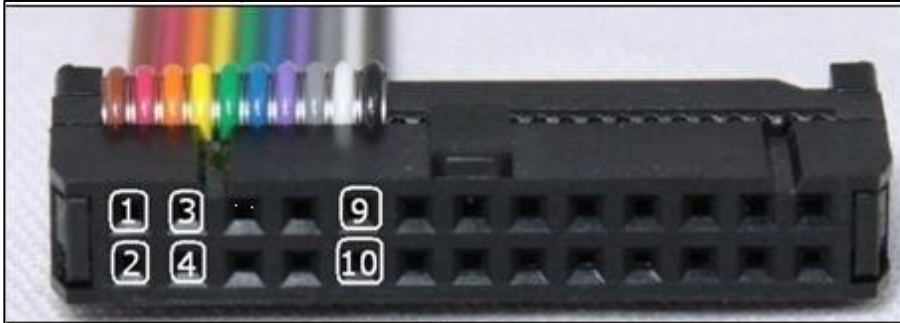

HITACHI SH7059 MEC73 NISSAN

DIRECT CONNECTION – ECU WRITING:

For the WRITING procedure use the FLAT cable F34NTF51