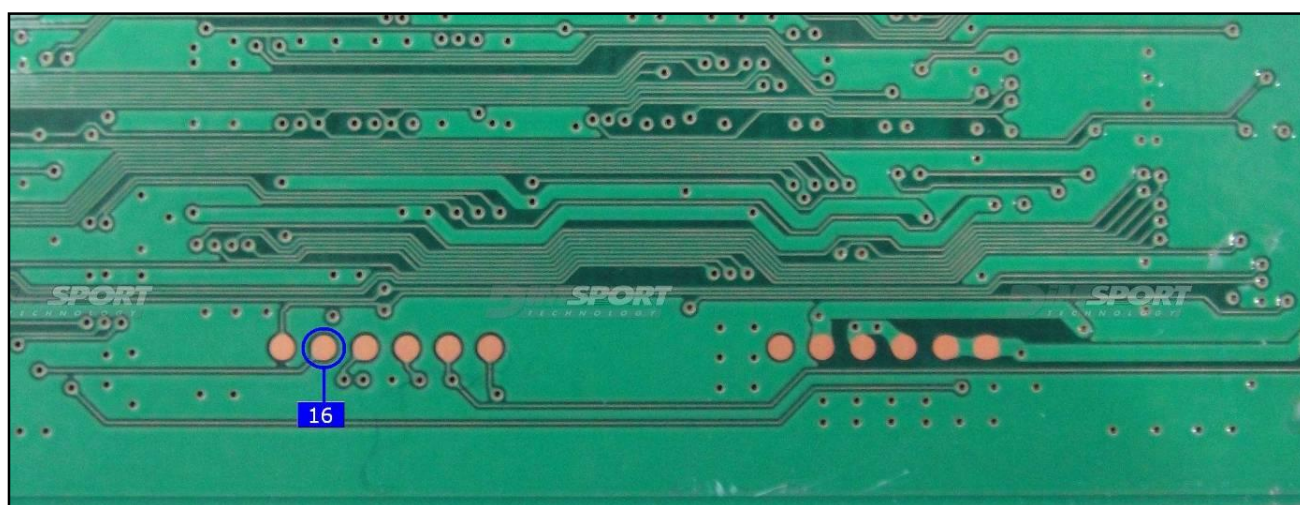

HITACHI SH7059 MEC73 NISSAN

plugin **415**

The lay-by pins are placed in the lower part of the ECU.
ECU side for the reading

HITACHI SH7059 MEC73 NISSAN

ECU side and pad location for the reading

HITACHI SH7059 MEC73 NISSAN

DIRECT CONNECTION

In order to connect to the ECU use the CABLE F32GN037C.
Make sure that the POWER led (red) on Trasdata is ON.

COLORE FILO WIRE COLOUR	DESCRIZIONE DESCRIPTION
ROSSO RED	POSITIVO DIRETTO POWER BATTERY
ARANCIO ORANGE	POSITIVO SOTTO QUADRO POWER SWITCH ON
NERO BLACK	MASSA GND
GIALLO YELLOW	KLINE
VERDE GREEN	CAN LOW
BIANCO WHITE	CAN HIGH
GRIGIO GREY	POL4 BOOT
BLU BLUE	POL5 CNF1
VIOLA/GRIGIO PURPLE/GREY	TENSIONE PROG. PROG. VOLTAGE
MARRONE BROWN	RESET

For the READING procedure use the FLAT cable F34NTF53

Pin	Colore Colour
11	Non usato Not used
12	Non usato Not used
13	Non usato Not used
14	Non usato Not used
15	Non usato Not used
16	Blu Blue
17	Non usato Not used
18	Grigio Grey
19	Bianco White
20	Nero Black
21	Marrone Brown
22	Rosso Red
23	Arancio Orange
24	Giallo Yellow
25	Verde Green
26	Non usato Not used

HITACHI SH7059 MEC73 NISSAN

WARNING: for a correct reading procedure it is necessary to make 4 little bridges LINK as shown in the picture here below. Moreover it is necessary to connect one pin to another pad (BLUE 16) on the other side of the ECU. At the end of the procedure remove the bridges.