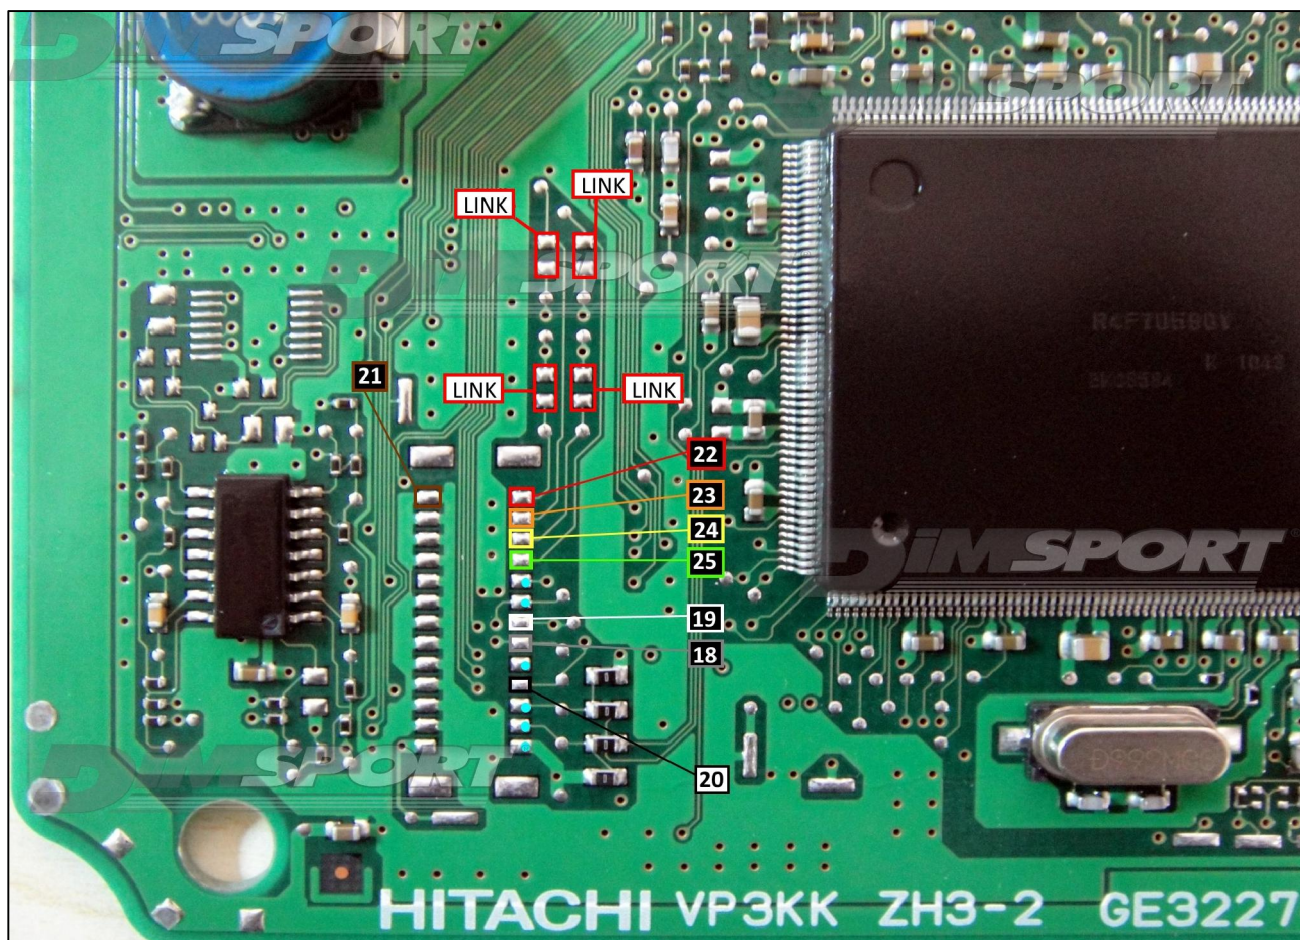

DIRECT CONNECTION

In order to connect to the ECU use the CABLE F32GN037C.
Make sure that the POWER led (red) on Trasdata is ON.

COLORE FILO WIRE COLOUR	DESCRIZIONE DESCRIPTION
ROSSO RED	POSITIVO DIRETTO POWER BATTERY
ARANCIO ORANGE	POSITIVO SOTTO QUADRO POWER SWITCH ON
NERO BLACK	MASSA GND
GIALLO YELLOW	KLINE
VERDE GREEN	CAN LOW
BIANCO WHITE	CAN HIGH
GRIGIO GREY	POL4 BOOT
BLU BLUE	POL5 CNF1
VIOLA/GRIGIO PURPLE/GREY	TENSIONE PROG. PROG. VOLTAGE
MARRONE BROWN	RESET

For the READING procedure use the FLAT cable F34NTF53

Pin	Colore Colour
11	Non usato Not used
12	Non usato Not used
13	Non usato Not used
14	Non usato Not used
15	Non usato Not used
16	Blu Blue
17	Non usato Not used
18	Grigio Grey
19	Bianco White
20	Nero Black
21	Marrone Brown
22	Rosso Red
23	Arancio Orange
24	Giallo Yellow
25	Verde Green
26	Non usato Not used

HITACHI SH7059 MEC73 NISSAN

WARNING: for a correct reading procedure it is necessary to make 4 little bridges LINK as shown in the picture here below. Moreover it is necessary to connect one pin to another pad (BLUE 16) on the other side of the ECU. At the end of the procedure remove the bridges.

HITACHI SH7059 MEC73 NISSAN

DIRECT CONNECTION – ECU WRITING:

For the WRITING procedure use the FLAT cable F34NTF51

Pin	Colore Colour
1	Marrone Brown
2	Non usato Not used
3	Non usato Not used
4	Non usato Not used
5	Verde Green
6	Blu Blue
7	Viola Violet
8	Grigio Grey
9	Non usato Not used
10	Nero Black