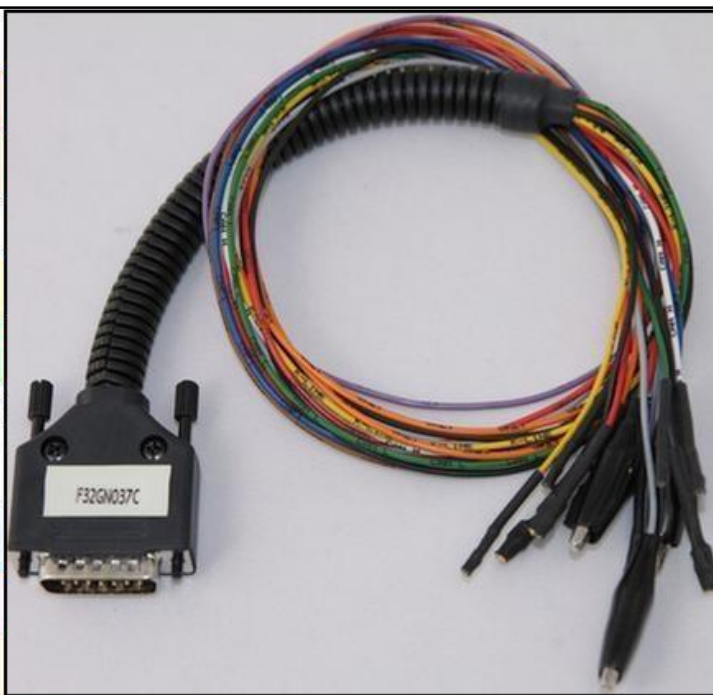

HITACHI SH7059 MEC73 NISSAN

plugin **415**

The lay-by pins are placed in the lower part of the ECU.
ECU side for the reading

HITACHI SH7059 MEC73 NISSAN

ECU side and pad location for the reading

HITACHI SH7059 MEC73 NISSAN

DIRECT CONNECTION

In order to connect to the ECU use the CABLE F32GN037C.
Make sure that the POWER led (red) on Trasdata is ON.

COLORE FILO WIRE COLOUR	DESCRIZIONE DESCRIPTION
ROSSO RED	POSITIVO DIRETTO POWER BATTERY
ARANCIO ORANGE	POSITIVO SOTTO QUADRO POWER SWITCH ON
NERO BLACK	MASSA GND
GIALLO YELLOW	KLINE
VERDE GREEN	CAN LOW
BIANCO WHITE	CAN HIGH
GRIGIO GREY	POL4 BOOT
BLU BLUE	POL5 CNF1
VIOLA/GRIGIO PURPLE/GREY	TENSIONE PROG. PROG. VOLTAGE
MARRONE BROWN	RESET

ECU CONNECTOR

WARNING :

on this ECU you must use two different flat cables: one is for the READING procedure and one is for the WRITING procedure.

HITACHI SH7059 MEC73 NISSAN

DIRECT CONNECTION – ECU READING:

HITACHI SH7059 MEC73 NISSAN

WARNING: for a correct reading procedure it is necessary to make 4 little bridges LINK as shown in the picture here below. Moreover it is necessary to connect one pin to another pad (BLUE 16) on the other side of the ECU. At the end of the procedure remove the bridges.