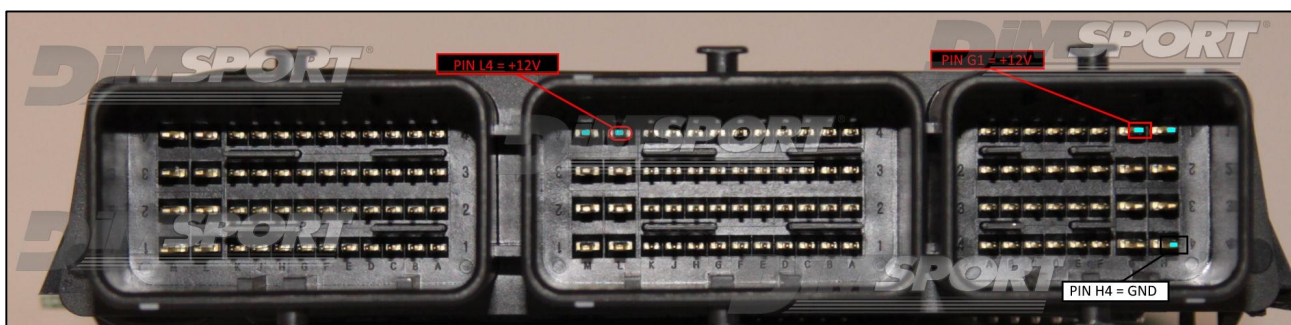

HITACHI SH7059 MEC73 NISSAN

plugin **415**

The lay-by pins are placed in the lower part of the ECU.
ECU side for the reading

HITACHI SH7059 MEC73 NISSAN

ECU side and pad location for the reading

HITACHI SH7059 MEC73 NISSAN

DIRECT CONNECTION

In order to connect to the ECU use the CABLE F32GN037C.
Make sure that the POWER led (red) on Trasdata is ON.

COLORE FILO WIRE COLOUR	DESCRIZIONE DESCRIPTION
ROSSO RED	POSITIVO DIRETTO POWER BATTERY
ARANCIO ORANGE	POSITIVO SOTTO QUADRO POWER SWITCH ON
NERO BLACK	MASSA GND
GIALLO YELLOW	KLINE
VERDE GREEN	CAN LOW
BIANCO WHITE	CAN HIGH
GRIGIO GREY	POL4 BOOT
BLU BLUE	POL5 CNF1
VIOLA/GRIGIO PURPLE/GREY	TENSIONE PROG. PROG. VOLTAGE
MARRONE BROWN	RESET

ECU CONNECTOR

WARNING :

on this ECU you must use two different flat cables: one is for the READING procedure and one is for the WRITING procedure.

HITACHI SH7059 MEC73 NISSAN

DIRECT CONNECTION – ECU READING:

HITACHI SH7059 MEC73 NISSAN

WARNING: for a correct reading procedure it is necessary to make 4 little bridges LINK as shown in the picture here below. Moreover it is necessary to connect one pin to another pad (BLUE 16) on the other side of the ECU. At the end of the procedure remove the bridges.