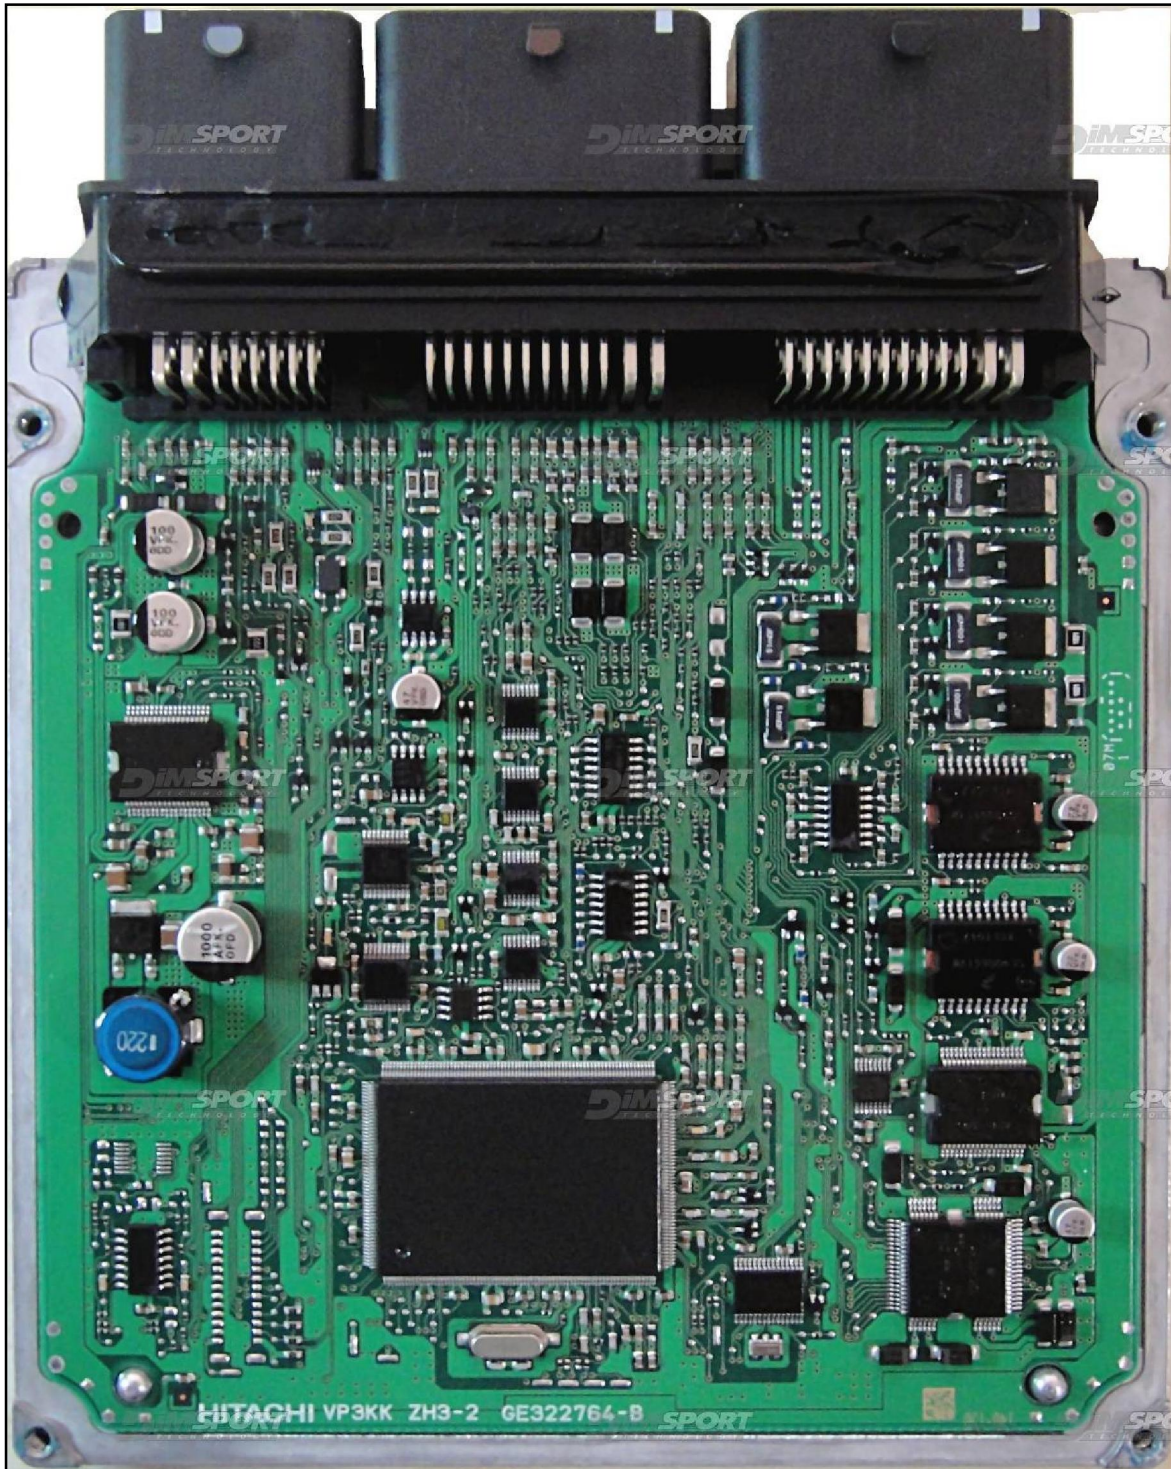

HITACHI SH7059 MEC73 NISSAN

plugin **415**

The lay-by pins are placed in the lower part of the ECU.
ECU side for the reading

HITACHI SH7059 MEC73 NISSAN

ECU side and pad location for the reading

HITACHI SH7059 MEC73 NISSAN

DIRECT CONNECTION

In order to connect to the ECU use the CABLE F32GN037C.
Make sure that the POWER led (red) on Trasdata is ON.

COLORE FILO WIRE COLOUR	DESCRIZIONE DESCRIPTION
ROSSO RED	POSITIVO DIRETTO POWER BATTERY
ARANCIO ORANGE	POSITIVO SOTTO QUADRO POWER SWITCH ON
NERO BLACK	MASSA GND
GIALLO YELLOW	KLINE
VERDE GREEN	CAN LOW
BIANCO WHITE	CAN HIGH
GRIGIO GREY	POL4 BOOT
BLU BLUE	POL5 CNF1
VIOLA/GRIGIO PURPLE/GREY	TENSIONE PROG. PROG. VOLTAGE
MARRONE BROWN	RESET

ECU CONNECTOR

WARNING :

on this ECU you must use two different flat cables: one is for the READING procedure and one is for the WRITING procedure.

HITACHI SH7059 MEC73 NISSAN

DIRECT CONNECTION – ECU READING:

HITACHI SH7059 MEC73 NISSAN

WARNING: for a correct reading procedure it is necessary to make 4 little bridges LINK as shown in the picture here below. Moreover it is necessary to connect one pin to another pad (BLUE 16) on the other side of the ECU. At the end of the procedure remove the bridges.