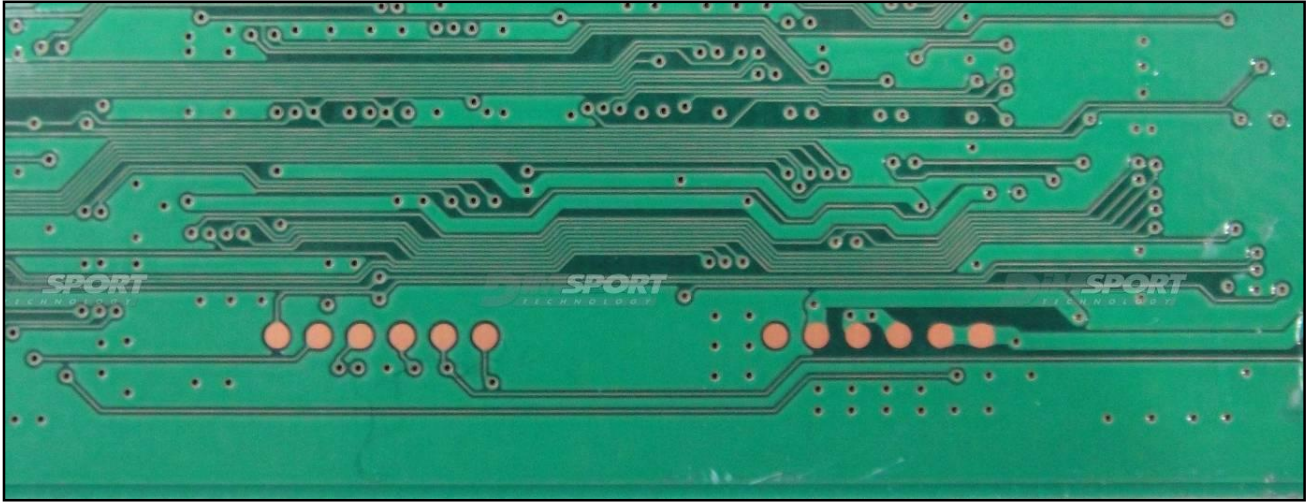

HITACHI SH7059 MEC73 NISSAN

plugin **415**

The lay-by pins are placed in the lower part of the ECU.
ECU side for the reading

HITACHI SH7059 MEC73 NISSAN

ECU side and pad location for the reading

HITACHI SH7059 MEC73 NISSAN

DIRECT CONNECTION

In order to connect to the ECU use the CABLE F32GN037C.
Make sure that the POWER led (red) on Trasdata is ON.

COLORE FILO WIRE COLOUR	DESCRIZIONE DESCRIPTION
ROSSO RED	POSITIVO DIRETTO POWER BATTERY
ARANCIO ORANGE	POSITIVO SOTTO QUADRO POWER SWITCH ON
NERO BLACK	MASSA GND
GIALLO YELLOW	KLINE
VERDE GREEN	CAN LOW
BIANCO WHITE	CAN HIGH
GRIGIO GREY	POL4 BOOT
BLU BLUE	POL5 CNF1
VIOLA/GRIGIO PURPLE/GREY	TENSIONE PROG. PROG. VOLTAGE
MARRONE BROWN	RESET

ECU CONNECTOR

WARNING :

on this ECU you must use two different flat cables: one is for the READING procedure and one is for the WRITING procedure.

HITACHI SH7059 MEC73 NISSAN

DIRECT CONNECTION – ECU READING:

HITACHI SH7059 MEC73 NISSAN

DIRECT CONNECTION – ECU WRITING:

For the WRITING procedure use the FLAT cable F34NTF51

Pin	Colore Colour
1	Marrone Brown
2	Non usato Not used
3	Non usato Not used
4	Non usato Not used
5	Verde Green
6	Blu Blue
7	Viola Violet
8	Grigio Grey
9	Non usato Not used
10	Nero Black