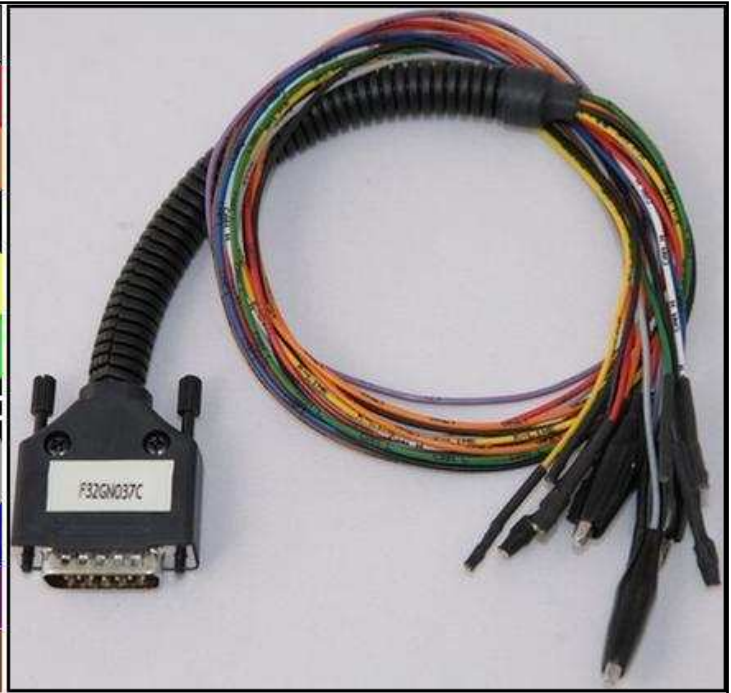

MITSUBISHI MH7203 F8T96172 SUZUKI

plugin 1507

## MITSUBISHI MH7203 F8T96172 SUZUKI

### DIRECT CONNECTION

In order to connect to the ECU use the cable F32GN037C/D.  
Make sure that the POWER led (red) on Trasdata is ON.

COLORE FILO WIRE COLOUR	DESCRIZIONE DESCRIPTION
ROSSO RED	POSITIVO DIRETTO POWER BATTERY
ARANCIO ORANGE	POSITIVO SOTTO QUADRO POWER SWITCH ON
NERO BLACK	MASSA GND
GIALLO YELLOW	KLINE
VERDE GREEN	CAN LOW
BIANCO WHITE	CAN HIGH
GRIGIO GREY	POL4 BOOT
BLU BLUE	POL5 CNF1
VIOLA/GRIGIO PURPLE/GREY	TENSIONE PROG. PROG. VOLTAGE
MARRONE BROWN	RESET

### ECU CONNECTOR