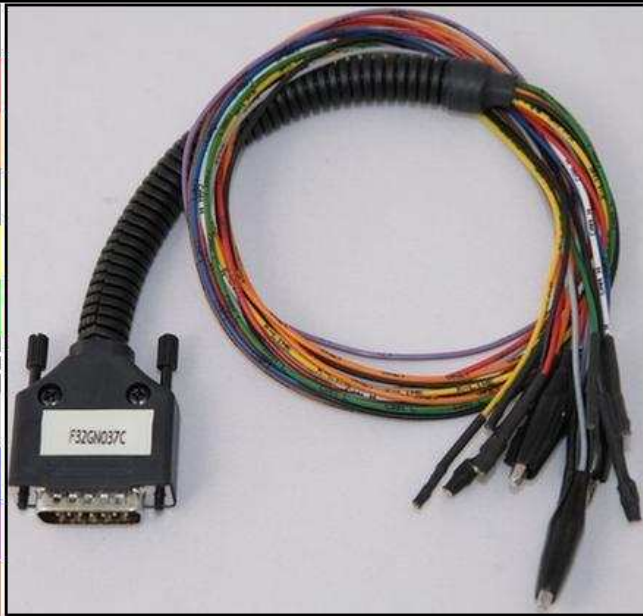

MITSUBISHI MH8102F 21175 076X KAWASAKI

plugin 625

Codes of COMPATIBLE ECU:

21175-0762
21175-0763
21175-0764
21175-0765
21175-0766

MITSUBISHI MH8102F 21175 076X KAWASAKI

DIRECT CONNECTION

In order to connect to the ECU use the CABLE F32GN037C/D.
 Make sure that the POWER led (red) on Trasdata is ON

COLORE FILO WIRE COLOUR	DESCRIZIONE DESCRIPTION
ROSSO RED	POSITIVO DIRETTO POWER BATTERY
ARANCIO ORANGE	POSITIVO SOTTO QUADRO POWER SWITCH ON
NERO BLACK	MASSA GND
GIALLO YELLOW	KLINE
VERDE GREEN	CAN LOW
BIANCO WHITE	CAN HIGH
GRIGIO GREY	POL4 BOOT
BLU BLUE	POL5 CNF1
VIOLA/GRIGIO PURPLE/GREY	TENSIONE PROG. PROG. VOLTAGE
MARRONE BROWN	RESET

ECU CONNECTOR