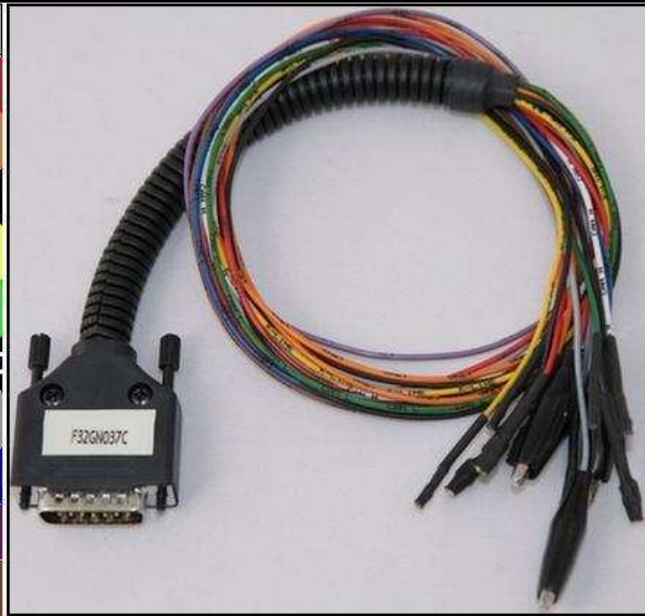

MITSUBISHI MH8102F 6D9 8591A 14 YAMAHA

plugin 631

COMPATIBLE ECU codes:

6AK-8591A-00
6AK-8591A-01
6C1-8591A-21
6C5-8591A-21
6C5-8591A-S1

6D6-8591A-14
6D7-8591A-14
6D8-8591A-14
6D8-8591A-24
6D9-8591A-14

MITSUBISHI MH8102F 6D9 8591A 14 YAMAHA

DIRECT CONNECTION

In order to connect to the ECU use the CABLE F32GN037C/D.
Make sure that the POWER led (red) on Trasdata is ON

COLORE FILO WIRE COLOUR	DESCRIZIONE DESCRIPTION
ROSSO RED	POSITIVO DIRETTO POWER BATTERY
ARANCIO ORANGE	POSITIVO SOTTO QUADRO POWER SWITCH ON
NERO BLACK	MASSA GND
GIALLO YELLOW	KLINE
VERDE GREEN	CAN LOW
BIANCO WHITE	CAN HIGH
GRIGIO GREY	POL4 BOOT
BLU BLUE	POL5 CNF1
VIOLA/GRIGIO PURPLE/GREY	TENSIONE PROG. PROG. VOLTAGE
MARRONE BROWN	RESET

ECU CONNECTOR