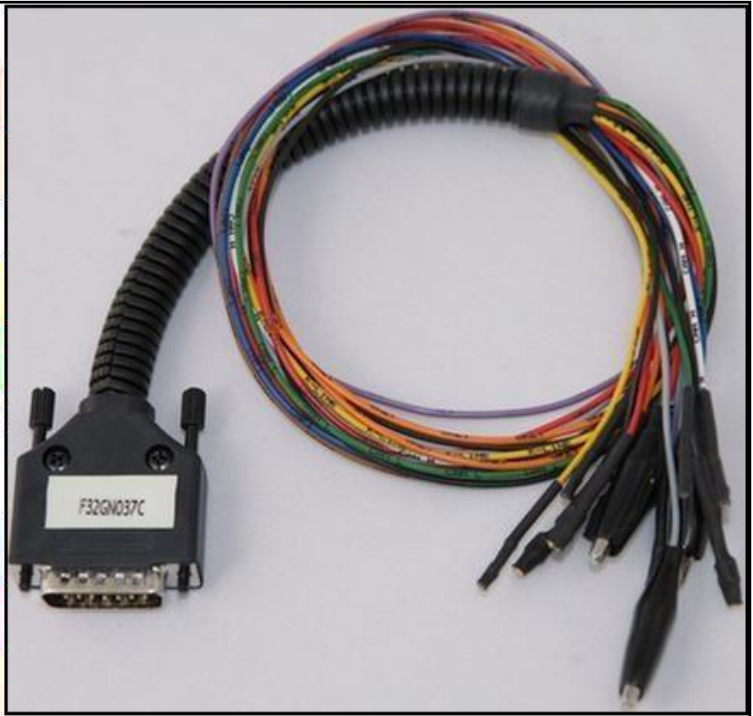

MITSUBISHI MH8115F 6GA-10-8591A-XX YAMAHA

plugin: 1746

# MITSUBISHI MH8115F 6GA-10-8591A-XX YAMAHA

## DIRECT CONNECTION

In order to connect to the ECU use the cable F32GN037C/D.  
Make sure that the POWER led (red) on Trasdata is ON.

COLORE FILO WIRE COLOUR	DESCRIZIONE DESCRIPTION
ROSSO RED	POSITIVO DIRETTO POWER BATTERY
ARANCIO ORANGE	POSITIVO SOTTO QUADRO POWER SWITCH ON
NERO BLACK	MASSA GND
GIALLO YELLOW	KLINE
VERDE GREEN	CAN LOW
BIANCO WHITE	CAN HIGH
GRIGIO GREY	POL4 BOOT
BLU BLUE	POL5 CNF1
VIOLA/GRIGIO PURPLE/GREY	TENSIONE PROG. PROG. VOLTAGE
MARRONE BROWN	RESET

## ECU CONNECTOR