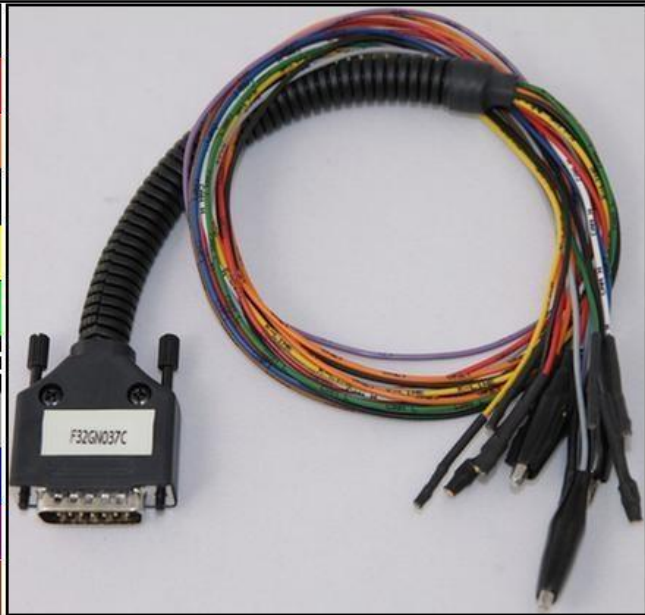

MITSUBISHI MH8115F E6T91695H SUZUKI

plugin 897

## MITSUBISHI MH8115F E6T91695H SUZUKI

### DIRECT CONNECTION

In order to connect to the ECU use the CABLE F32GN037C.  
Make sure that the POWER led (red) on Trasdata is ON.

COLORE FILO WIRE COLOUR	DESCRIZIONE DESCRIPTION
ROSSO RED	POSITIVO DIRETTO POWER BATTERY
ARANCIO ORANGE	POSITIVO SOTTO QUADRO POWER SWITCH ON
NERO BLACK	MASSA GND
GIALLO YELLOW	KLINE
VERDE GREEN	CAN LOW
BIANCO WHITE	CAN HIGH
GRIGIO GREY	POL4 BOOT
BLU BLUE	POL5 CNF1
VIOLA/GRIGIO PURPLE/GREY	TENSIONE PROG. PROG. VOLTAGE
MARRONE BROWN	RESET

### ECU CONNECTOR