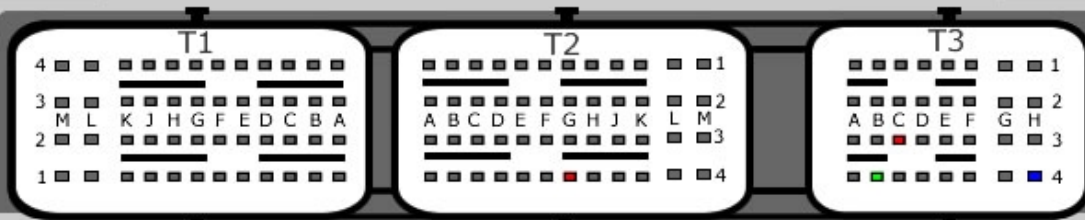

Volvo Siemens SID803

Copyright by OptiCan™

Vcc/Power/+12Volt	T2 - Pin G4
Vcc/Power/+12Volt	T3 - Pin C3
GND/Ground/Masse	T3 - Pin H4
K-Line	T3 - Pin ?