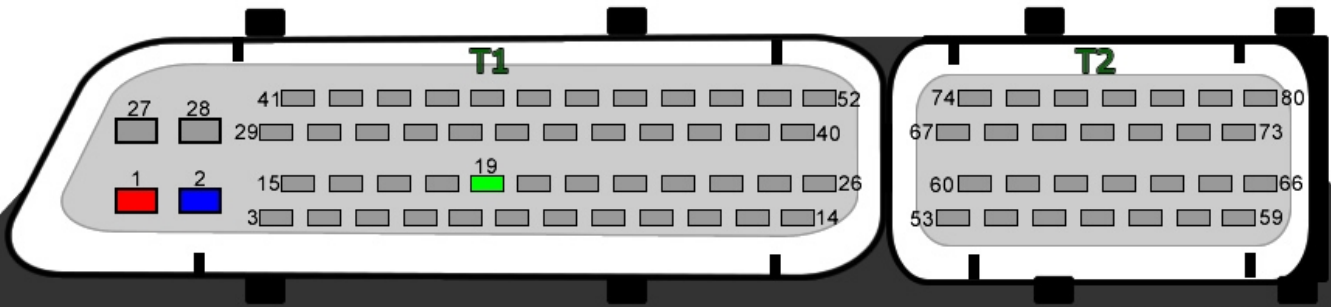

VAG Siemens Simos 2.4

Copyright by OptiCan™

Vcc/Power/+12Volt	T1 - Pin 1
GND/Ground/Masse	T1 - Pin 2
K-Line	T1 - Pin 19