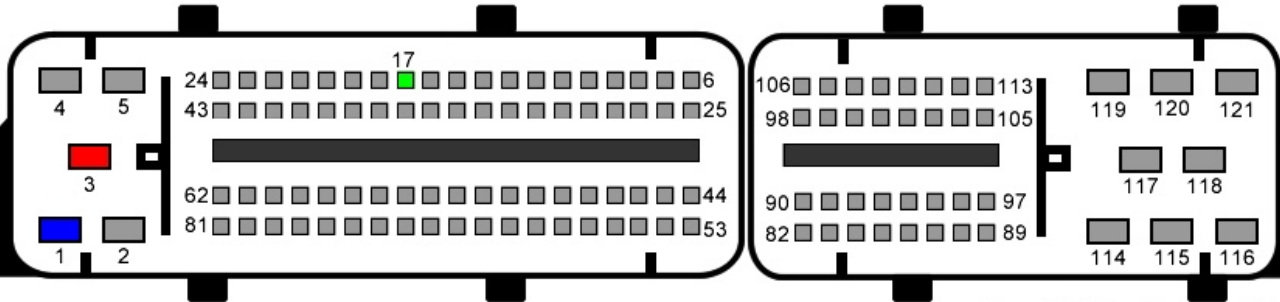

# VAG Siemens Simos 3.3

Copyright by OptiCan™

Vcc/Power/+12Volt	Pin 3
GND/Ground/Masse	Pin 1
K-Line	Pin 17