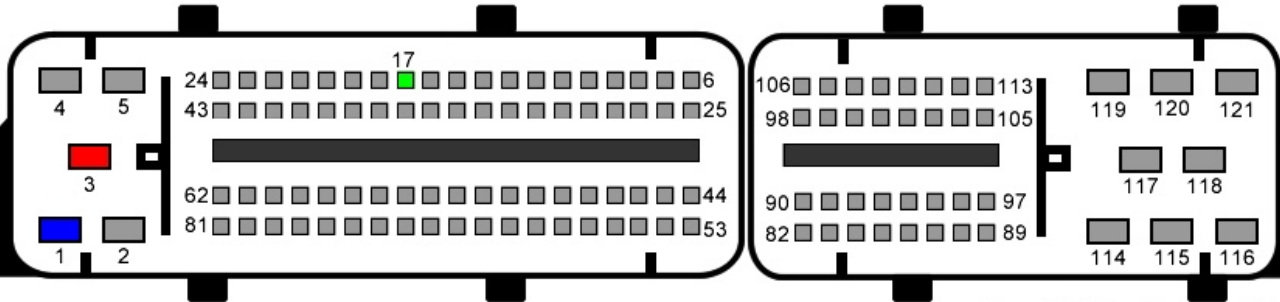

VAG Siemens Simos 3PG

Copyright by OptiCan™

Vcc/Power/+12Volt	Pin 3
GND/Ground/Masse	Pin 1
K-Line	Pin 17