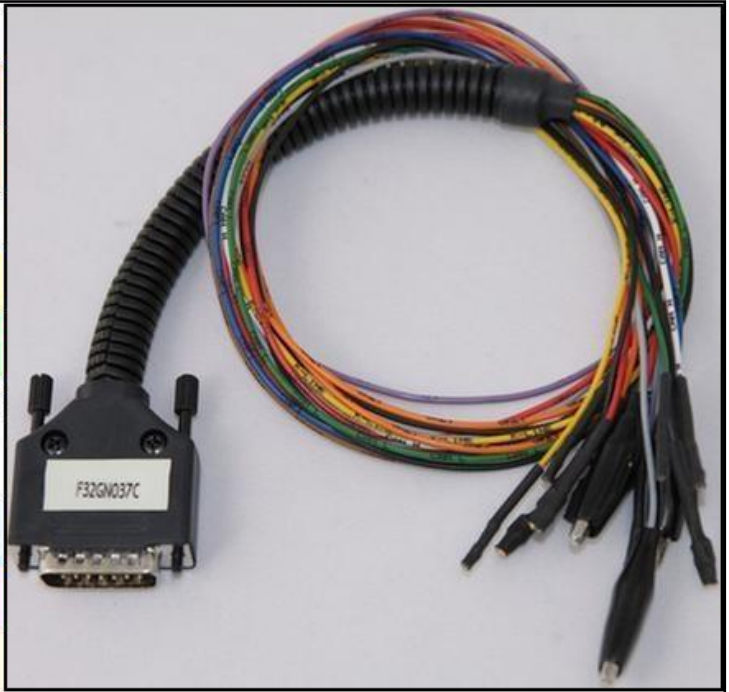

SIEMENS SIRIUS 34 400 RENAULT

plugin 471

SIEMENS SIRIUS 34 400 RENAULT

DIRECT CONNECTION

In order to connect to the ECU use the CABLE F32GN037C.
 Make sure that the POWER led (red) on Trasdata is ON.

COLORE FILO WIRE COLOUR	DESCRIZIONE DESCRIPTION
ROSSO RED	POSITIVO DIRETTO POWER BATTERY
ARANCIO ORANGE	POSITIVO SOTTO QUADRO POWER SWITCH ON
NERO BLACK	MASSA GND
GIALLO YELLOW	KLINE
VERDE GREEN	CAN LOW
BIANCO WHITE	CAN HIGH
GRIGIO GREY	POL4 BOOT
BLU BLUE	POL5 CNF1
VIOLA/GRIGIO PURPLE/GREY	TENSIONE PROG. PROG. VOLTAGE
MARRONE BROWN	RESET

ECU CONNECTOR

SIEMENS SIRIUS 34 400 RENAULT

POL4 CONNECTION

Connect the GREY wire of the cable F32GN037C as described here below :

COLORE FILO WIRE COULOR	DESCRIZIONE DESCRIPTION
GRIGIO	POL4
GREY	BOOT